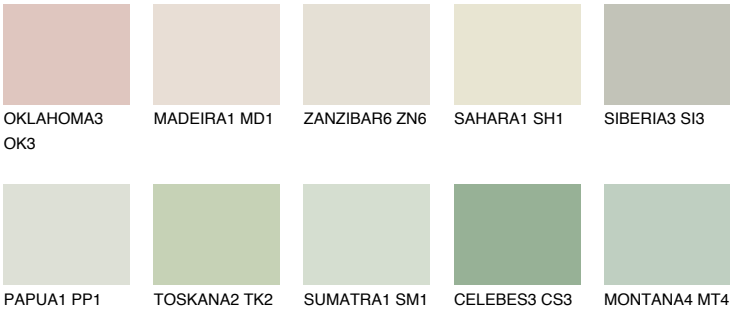

MONTANA2 MT2

72% **TSR** 70%

Matching colours

COLOURS

INTENSE

For more information on plasters and paints, go to www.ceresit.it

*The presented colours refer to plasters and paints offered by Ceresit. Due to the use of digital techniques, the presented colours might not represent the original ones, thus they cannot be considered as a reliable colour presentation. We recommend checking the authentic colour samples.