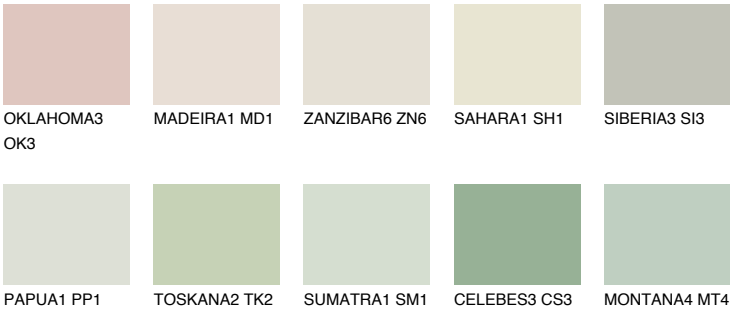

## MONTANA2 MT2

72% **TSR** 70%

### Matching colours

#### COLOURS

#### INTENSE

For more information on plasters and paints, go to [www.ceresit.it](http://www.ceresit.it)

\*The presented colours refer to plasters and paints offered by Ceresit. Due to the use of digital techniques, the presented colours might not represent the original ones, thus they cannot be considered as a reliable colour presentation. We recommend checking the authentic colour samples.