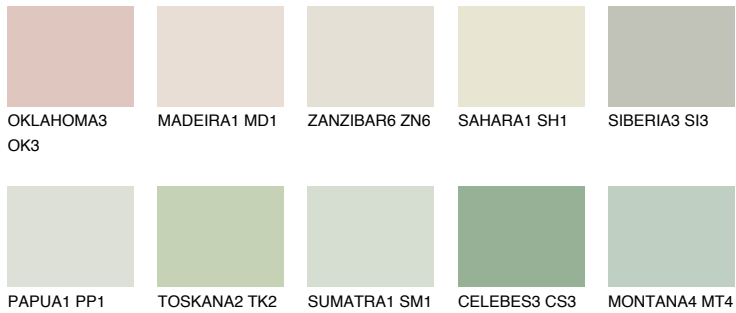

COLOUR DETAILS

MONTANA2 MT2

72% TSR 70%

Matching colours

COLOURS

INTENSE

For more information on plasters and paints, go to www.ceresit.it

*The presented colours refer to plasters and paints offered by Ceresit. Due to the use of digital techniques, the presented colours might not represent the original ones, thus they cannot be considered as a reliable colour presentation. We recommend checking the authentic colour samples.