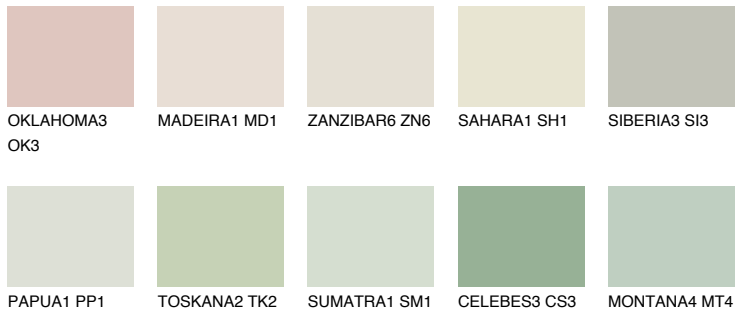

# COLOUR DETAILS

### Matching colours

#### COLOURS

#### INTENSE

For more information on plasters and paints, go to [www.ceresit.it](http://www.ceresit.it)

\*The presented colours refer to plasters and paints offered by Ceresit. Due to the use of digital techniques, the presented colours might not represent the original ones, thus they cannot be considered as a reliable colour presentation. We recommend checking the authentic colour samples.