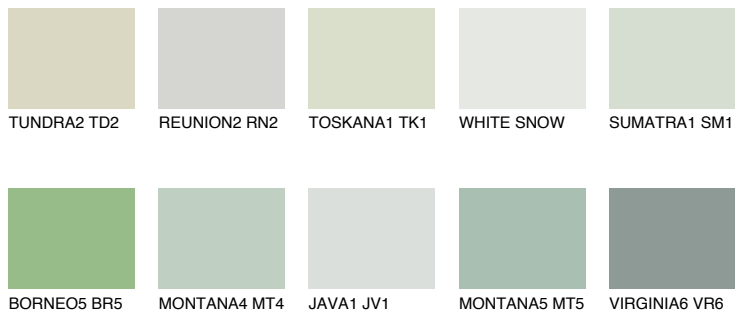

COLOUR DETAILS

MONTANA3 MT3

62% TSR 63%

Matching colours

COLOURS

INTENSE

For more information on plasters and paints, go to www.ceresit.it

*The presented colours refer to plasters and paints offered by Ceresit. Due to the use of digital techniques, the presented colours might not represent the original ones, thus they cannot be considered as a reliable colour presentation. We recommend checking the authentic colour samples.