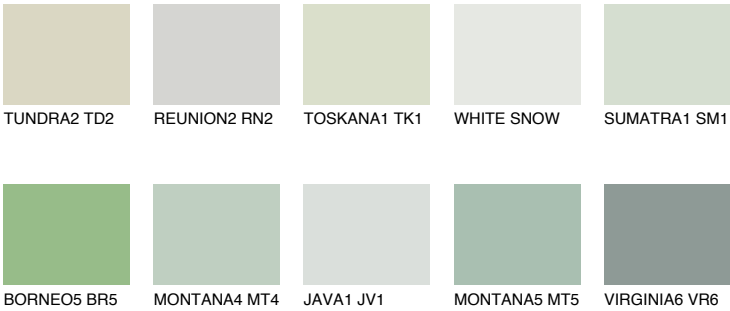

COLOUR DETAILS

MONTANA3 MT3

62% TSR 63%

Matching colours

COLOURS

INTENSE

For more information on plasters and paints, go to www.ceresit.it

*The presented colours refer to plasters and paints offered by Ceresit. Due to the use of digital techniques, the presented colours might not represent the original ones, thus they cannot be considered as a reliable colour presentation. We recommend checking the authentic colour samples.