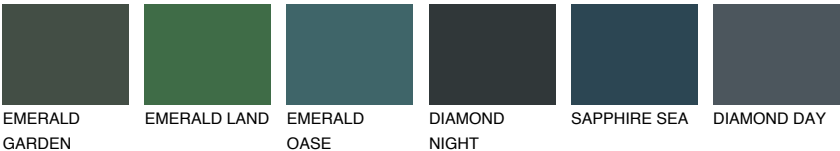

COLOUR DETAILS

MONTANA3 MT3

62% TSR 63%

Matching colours

COLOURS

INTENSE

For more information on plasters and paints, go to www.ceresit.it

*The presented colours refer to plasters and paints offered by Ceresit. Due to the use of digital techniques, the presented colours might not represent the original ones, thus they cannot be considered as a reliable colour presentation. We recommend checking the authentic colour samples.