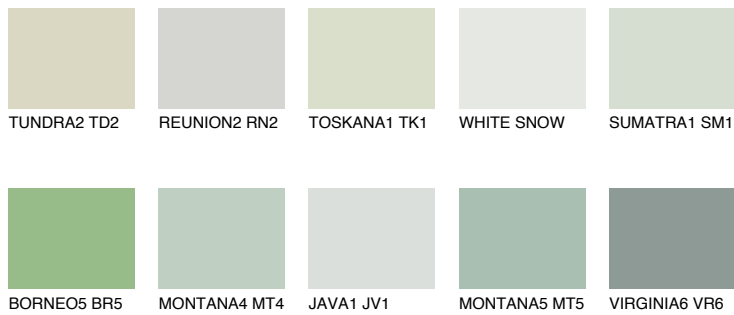

COLOUR DETAILS

MONTANA3 MT3

62% TSR 63%

Matching colours

COLOURS

INTENSE

For more information on plasters and paints, go to www.ceresit.it

*The presented colours refer to plasters and paints offered by Ceresit. Due to the use of digital techniques, the presented colours might not represent the original ones, thus they cannot be considered as a reliable colour presentation. We recommend checking the authentic colour samples.