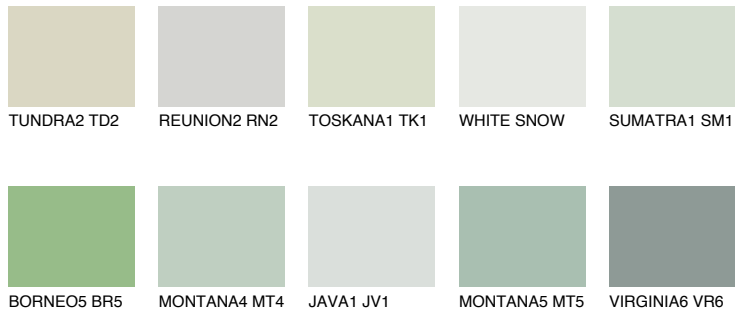

COLOUR DETAILS

MONTANA3 MT3

62% TSR 63%

Matching colours

COLOURS

INTENSE

For more information on plasters and paints, go to www.ceresit.it

*The presented colours refer to plasters and paints offered by Ceresit. Due to the use of digital techniques, the presented colours might not represent the original ones, thus they cannot be considered as a reliable colour presentation. We recommend checking the authentic colour samples.