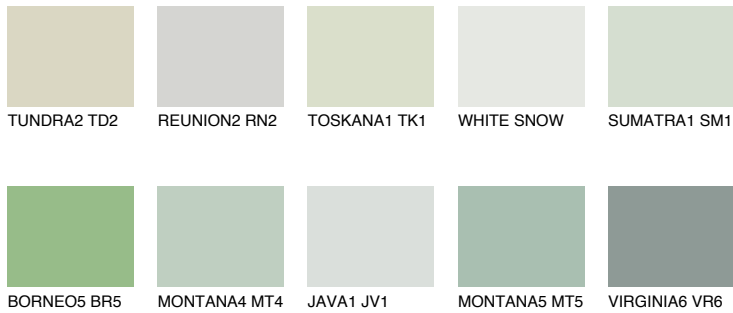

COLOUR DETAILS

MONTANA3 MT3

62% TSR 63%

Matching colours

COLOURS

INTENSE

For more information on plasters and paints, go to www.ceresit.it

*The presented colours refer to plasters and paints offered by Ceresit. Due to the use of digital techniques, the presented colours might not represent the original ones, thus they cannot be considered as a reliable colour presentation. We recommend checking the authentic colour samples.