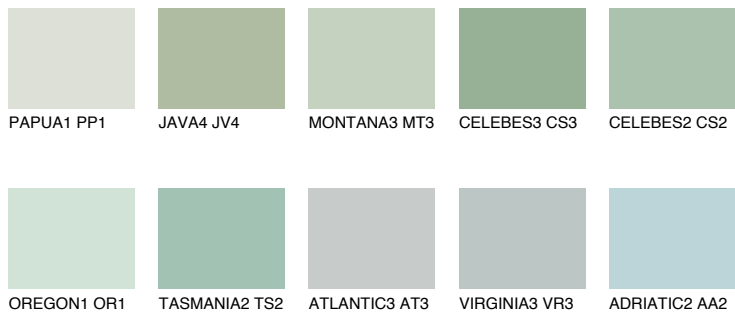

COLOUR DETAILS

MONTANA4 MT4

59% TSR 64%

Matching colours

COLOURS

INTENSE

For more information on plasters and paints, go to www.ceresit.it

*The presented colours refer to plasters and paints offered by Ceresit. Due to the use of digital techniques, the presented colours might not represent the original ones, thus they cannot be considered as a reliable colour presentation. We recommend checking the authentic colour samples.