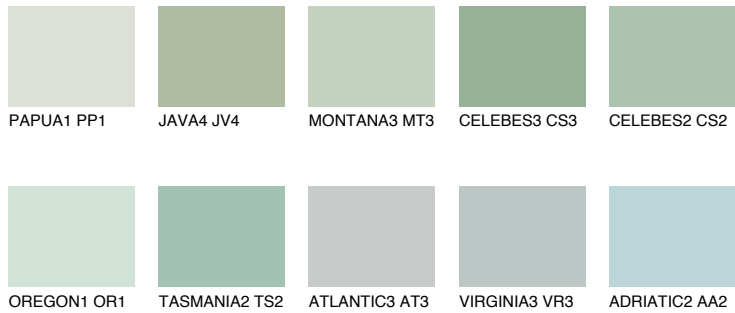

COLOUR DETAILS

MONTANA4 MT4

59% TSR 64%

Matching colours

COLOURS

INTENSE

For more information on plasters and paints, go to www.ceresit.it

*The presented colours refer to plasters and paints offered by Ceresit. Due to the use of digital techniques, the presented colours might not represent the original ones, thus they cannot be considered as a reliable colour presentation. We recommend checking the authentic colour samples.