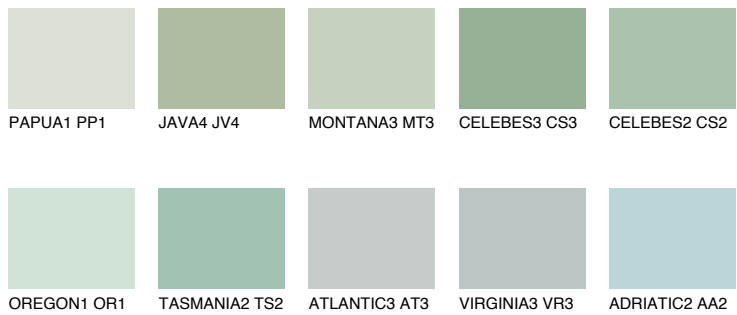

COLOUR DETAILS

MONTANA4 MT4

59% TSR 64%

Matching colours

COLOURS

INTENSE

For more information on plasters and paints, go to www.ceresit.it

*The presented colours refer to plasters and paints offered by Ceresit. Due to the use of digital techniques, the presented colours might not represent the original ones, thus they cannot be considered as a reliable colour presentation. We recommend checking the authentic colour samples.