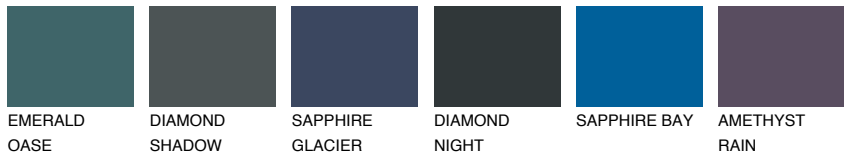

COLOUR DETAILS

MONTANA5 MT5

49% TSR 54%

Matching colours

COLOURS

INTENSE

For more information on plasters and paints, go to www.ceresit.it

*The presented colours refer to plasters and paints offered by Ceresit. Due to the use of digital techniques, the presented colours might not represent the original ones, thus they cannot be considered as a reliable colour presentation. We recommend checking the authentic colour samples.