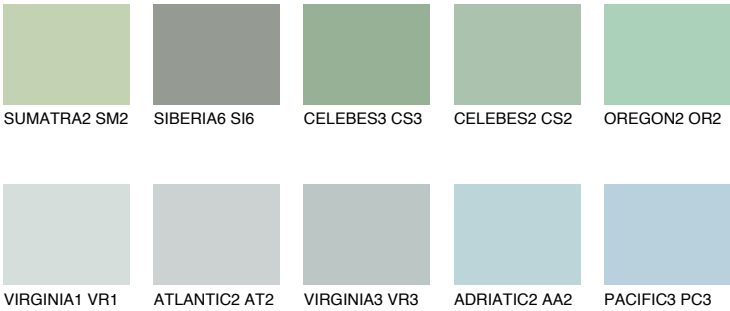

MONTANA5 MT5

49% TSR 54%

Matching colours

COLOURS

INTENSE

For more information on plasters and paints, go to www.ceresit.it

*The presented colours refer to plasters and paints offered by Ceresit. Due to the use of digital techniques, the presented colours might not represent the original ones, thus they cannot be considered as a reliable colour presentation. We recommend checking the authentic colour samples.