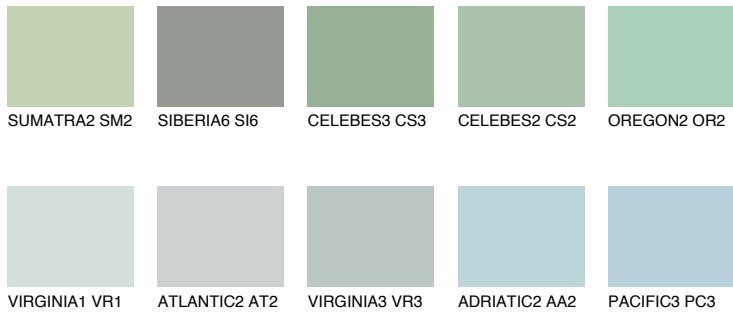

COLOUR DETAILS

MONTANA5 MT5

49% TSR 54%

Matching colours

COLOURS

INTENSE

For more information on plasters and paints, go to www.ceresit.it

*The presented colours refer to plasters and paints offered by Ceresit. Due to the use of digital techniques, the presented colours might not represent the original ones, thus they cannot be considered as a reliable colour presentation. We recommend checking the authentic colour samples.