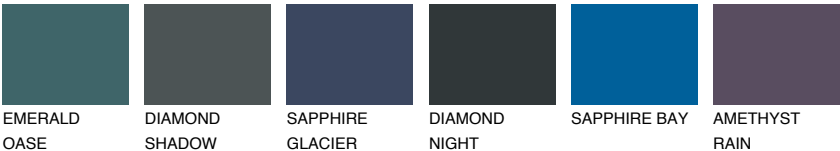

MONTANA5 MT5

49% TSR 54%

Matching colours

COLOURS

INTENSE

For more information on plasters and paints, go to www.ceresit.it

*The presented colours refer to plasters and paints offered by Ceresit. Due to the use of digital techniques, the presented colours might not represent the original ones, thus they cannot be considered as a reliable colour presentation. We recommend checking the authentic colour samples.