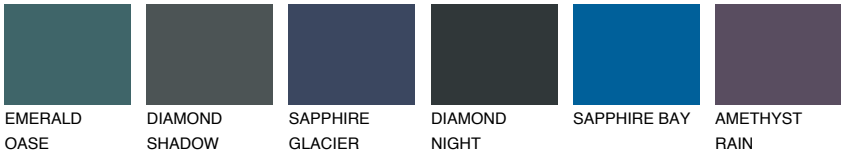

MONTANA5 MT5

49% TSR 54%

Matching colours

COLOURS

INTENSE

For more information on plasters and paints, go to www.ceresit.it

*The presented colours refer to plasters and paints offered by Ceresit. Due to the use of digital techniques, the presented colours might not represent the original ones, thus they cannot be considered as a reliable colour presentation. We recommend checking the authentic colour samples.