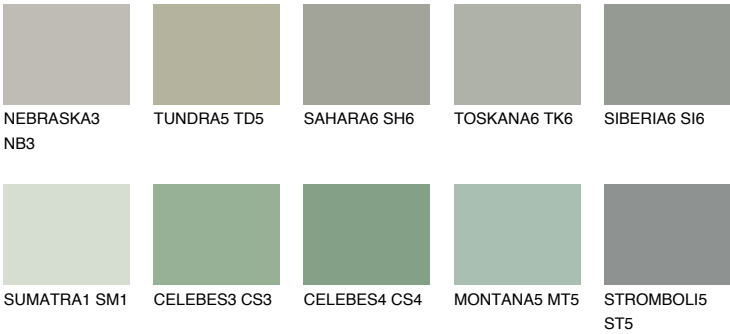

MONTANA6 MT6

38% **TSR** 40%

Matching colours

COLOURS

INTENSE

For more information on plasters and paints, go to www.ceresit.it

*The presented colours refer to plasters and paints offered by Ceresit. Due to the use of digital techniques, the presented colours might not represent the original ones, thus they cannot be considered as a reliable colour presentation. We recommend checking the authentic colour samples.