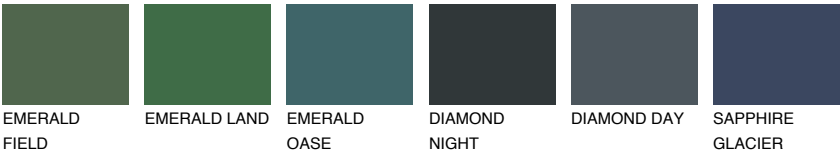

COLOUR DETAILS

MONTANA6 MT6

38% TSR 40%

Matching colours

COLOURS

INTENSE

For more information on plasters and paints, go to www.ceresit.it

*The presented colours refer to plasters and paints offered by Ceresit. Due to the use of digital techniques, the presented colours might not represent the original ones, thus they cannot be considered as a reliable colour presentation. We recommend checking the authentic colour samples.