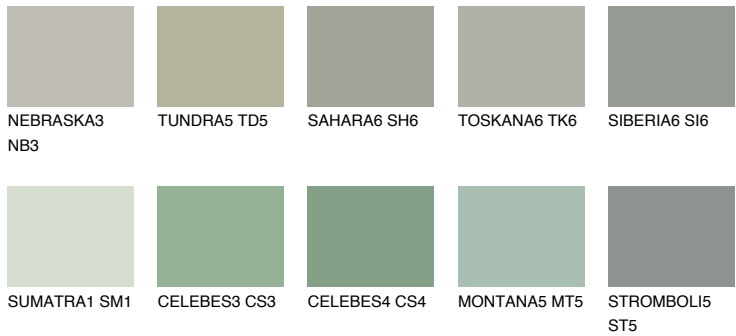

COLOUR DETAILS

MONTANA6 MT6

38% **TSR** 40%

Matching colours

COLOURS

INTENSE

For more information on plasters and paints, go to www.ceresit.it

*The presented colours refer to plasters and paints offered by Ceresit. Due to the use of digital techniques, the presented colours might not represent the original ones, thus they cannot be considered as a reliable colour presentation. We recommend checking the authentic colour samples.