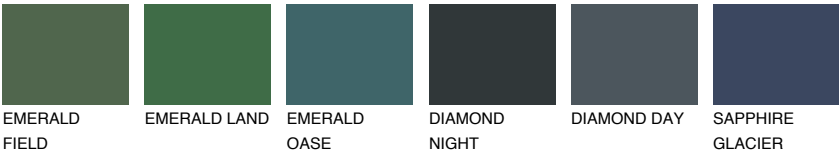

MONTANA6 MT6

38% **TSR** 40%

Matching colours

COLOURS

INTENSE

For more information on plasters and paints, go to www.ceresit.it

*The presented colours refer to plasters and paints offered by Ceresit. Due to the use of digital techniques, the presented colours might not represent the original ones, thus they cannot be considered as a reliable colour presentation. We recommend checking the authentic colour samples.