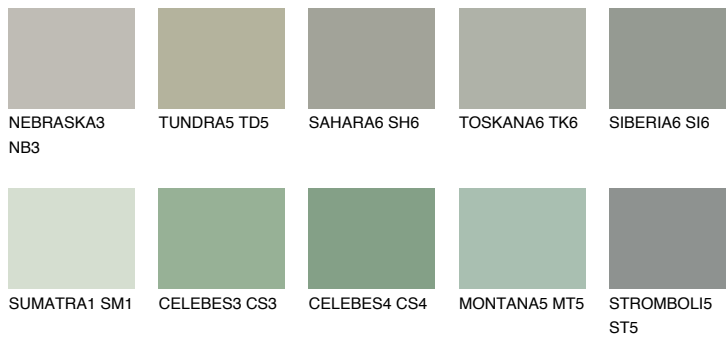

COLOUR DETAILS

MONTANA6 MT6

38% **TSR** 40%

Matching colours

COLOURS

INTENSE

For more information on plasters and paints, go to www.ceresit.it

*The presented colours refer to plasters and paints offered by Ceresit. Due to the use of digital techniques, the presented colours might not represent the original ones, thus they cannot be considered as a reliable colour presentation. We recommend checking the authentic colour samples.