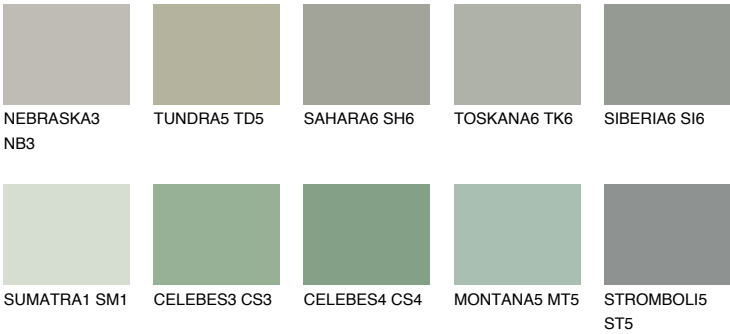

## MONTANA6 MT6

38% **TSR** 40%

### Matching colours

#### COLOURS

#### INTENSE

For more information on plasters and paints, go to [www.ceresit.it](http://www.ceresit.it)

\*The presented colours refer to plasters and paints offered by Ceresit. Due to the use of digital techniques, the presented colours might not represent the original ones, thus they cannot be considered as a reliable colour presentation. We recommend checking the authentic colour samples.