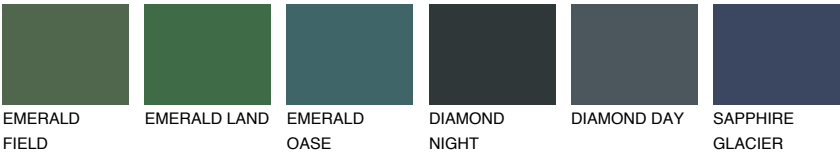

MONTANA6 MT6

38% **TSR** 40%

Matching colours

COLOURS

INTENSE

For more information on plasters and paints, go to www.ceresit.it

*The presented colours refer to plasters and paints offered by Ceresit. Due to the use of digital techniques, the presented colours might not represent the original ones, thus they cannot be considered as a reliable colour presentation. We recommend checking the authentic colour samples.