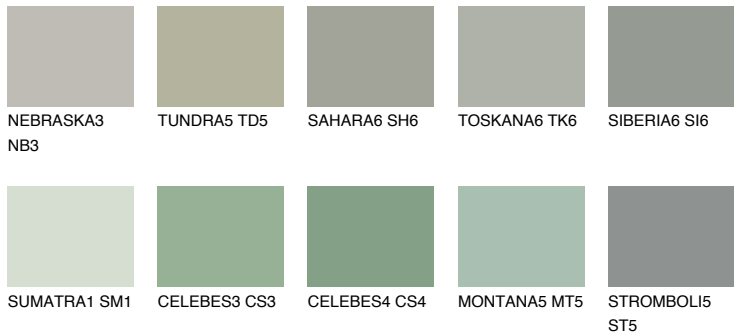

# COLOUR DETAILS

### Matching colours

#### COLOURS

#### INTENSE

For more information on plasters and paints, go to [www.ceresit.it](http://www.ceresit.it)

\*The presented colours refer to plasters and paints offered by Ceresit. Due to the use of digital techniques, the presented colours might not represent the original ones, thus they cannot be considered as a reliable colour presentation. We recommend checking the authentic colour samples.