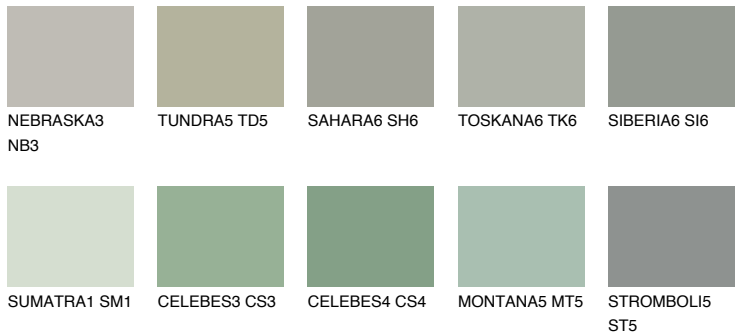

COLOUR DETAILS

MONTANA6 MT6

38% TSR 40%

Matching colours

COLOURS

INTENSE

For more information on plasters and paints, go to www.ceresit.it

*The presented colours refer to plasters and paints offered by Ceresit. Due to the use of digital techniques, the presented colours might not represent the original ones, thus they cannot be considered as a reliable colour presentation. We recommend checking the authentic colour samples.