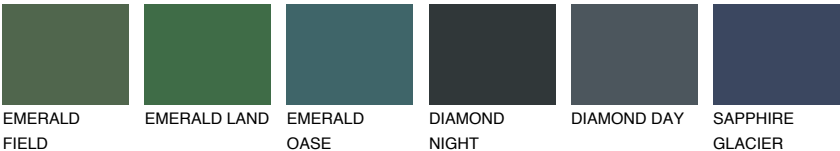

MONTANA6 MT6

38% **TSR** 40%

Matching colours

COLOURS

INTENSE

For more information on plasters and paints, go to www.ceresit.it

*The presented colours refer to plasters and paints offered by Ceresit. Due to the use of digital techniques, the presented colours might not represent the original ones, thus they cannot be considered as a reliable colour presentation. We recommend checking the authentic colour samples.