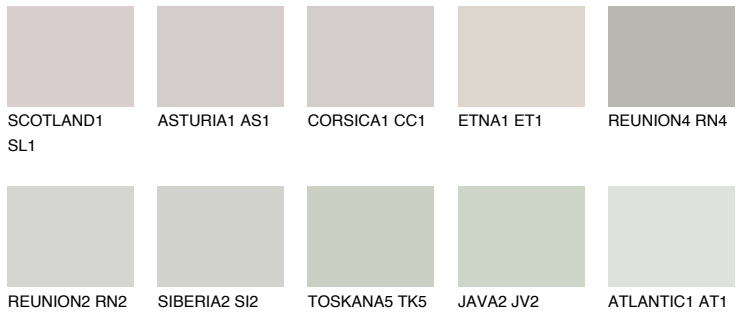

COLOUR DETAILS

SIBERIA1 SI1

68% **TSR** 65%

Matching colours

COLOURS

INTENSE

For more information on plasters and paints, go to www.ceresit.it

*The presented colours refer to plasters and paints offered by Ceresit. Due to the use of digital techniques, the presented colours might not represent the original ones, thus they cannot be considered as a reliable colour presentation. We recommend checking the authentic colour samples.