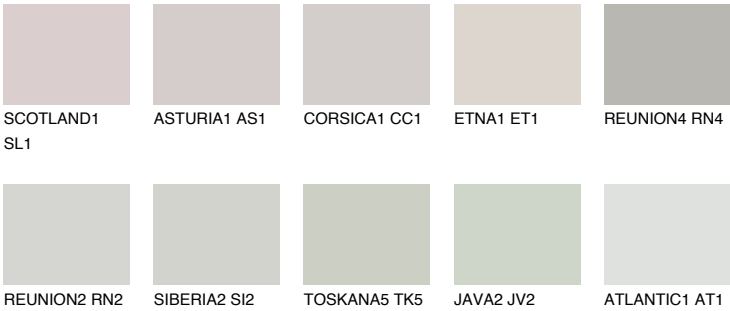

SIBERIA1 SI1

68% **TSR** 65%

Matching colours

COLOURS

INTENSE

For more information on plasters and paints, go to www.ceresit.it

*The presented colours refer to plasters and paints offered by Ceresit. Due to the use of digital techniques, the presented colours might not represent the original ones, thus they cannot be considered as a reliable colour presentation. We recommend checking the authentic colour samples.