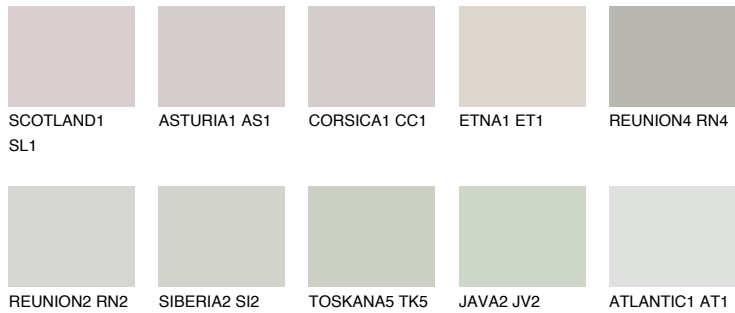

# COLOUR DETAILS

## SIBERIA1 SI1

68% **TSR** 65%

### Matching colours

#### COLOURS