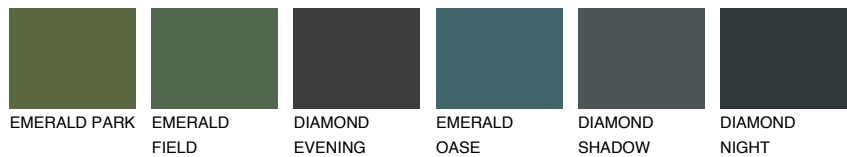

COLOUR DETAILS

SIBERIA1 SI1

68% **TSR** 65%

Matching colours

COLOURS

INTENSE

For more information on plasters and paints, go to www.ceresit.it

*The presented colours refer to plasters and paints offered by Ceresit. Due to the use of digital techniques, the presented colours might not represent the original ones, thus they cannot be considered as a reliable colour presentation. We recommend checking the authentic colour samples.