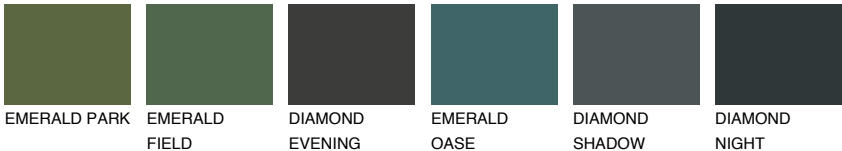

SIBERIA1 SI1

68% **TSR** 65%

Matching colours

COLOURS

INTENSE

For more information on plasters and paints, go to www.ceresit.it

*The presented colours refer to plasters and paints offered by Ceresit. Due to the use of digital techniques, the presented colours might not represent the original ones, thus they cannot be considered as a reliable colour presentation. We recommend checking the authentic colour samples.