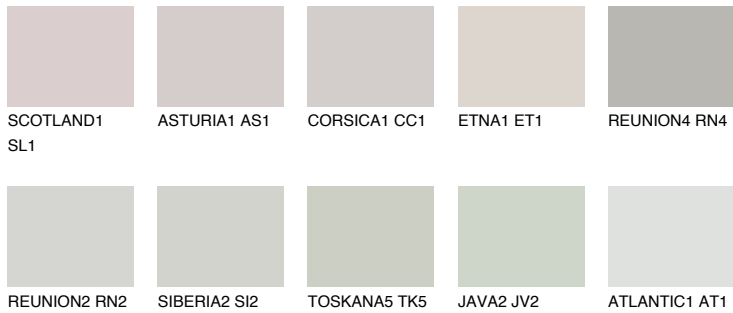

# COLOUR DETAILS

## SIBERIA1 SI1

68% **TSR** 65%

### Matching colours

#### COLOURS