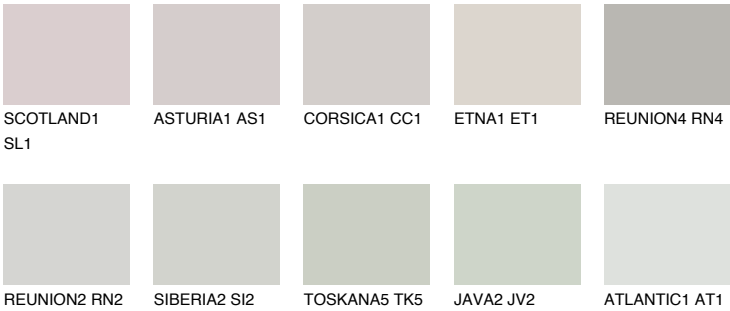

## SIBERIA1 SI1

68% **TSR** 65%

### Matching colours

#### COLOURS

#### INTENSE

For more information on plasters and paints, go to [www.ceresit.it](http://www.ceresit.it)

\*The presented colours refer to plasters and paints offered by Ceresit. Due to the use of digital techniques, the presented colours might not represent the original ones, thus they cannot be considered as a reliable colour presentation. We recommend checking the authentic colour samples.