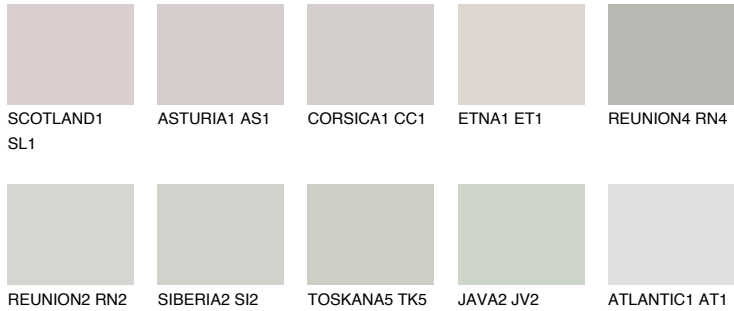

COLOUR DETAILS

SIBERIA1 SI1

68% **TSR** 65%

Matching colours

COLOURS

INTENSE

For more information on plasters and paints, go to www.ceresit.it

*The presented colours refer to plasters and paints offered by Ceresit. Due to the use of digital techniques, the presented colours might not represent the original ones, thus they cannot be considered as a reliable colour presentation. We recommend checking the authentic colour samples.