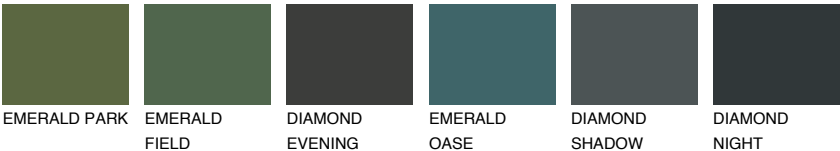

SIBERIA1 SI1

68% **TSR** 65%

Matching colours

COLOURS

INTENSE

For more information on plasters and paints, go to www.ceresit.it

*The presented colours refer to plasters and paints offered by Ceresit. Due to the use of digital techniques, the presented colours might not represent the original ones, thus they cannot be considered as a reliable colour presentation. We recommend checking the authentic colour samples.