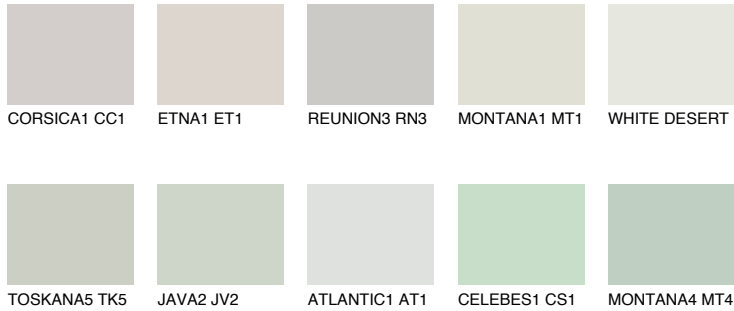

COLOUR DETAILS

SIBERIA2 SI2

65% TSR 59%

Matching colours

COLOURS

INTENSE

For more information on plasters and paints, go to www.ceresit.it

*The presented colours refer to plasters and paints offered by Ceresit. Due to the use of digital techniques, the presented colours might not represent the original ones, thus they cannot be considered as a reliable colour presentation. We recommend checking the authentic colour samples.