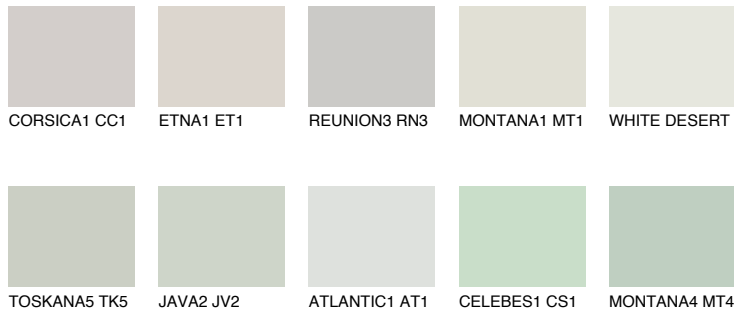

COLOUR DETAILS

SIBERIA2 SI2

65% TSR 59%

Matching colours

COLOURS

INTENSE

For more information on plasters and paints, go to www.ceresit.it

*The presented colours refer to plasters and paints offered by Ceresit. Due to the use of digital techniques, the presented colours might not represent the original ones, thus they cannot be considered as a reliable colour presentation. We recommend checking the authentic colour samples.