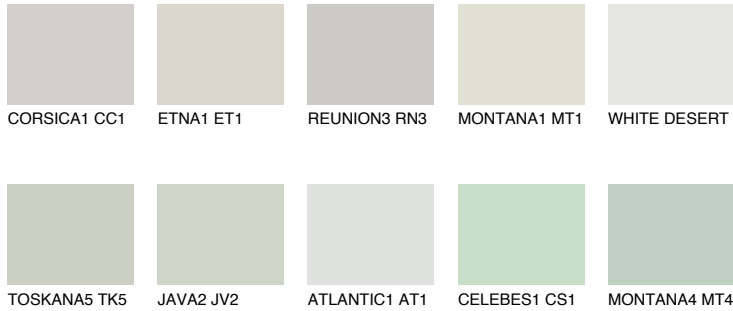

# COLOUR DETAILS

## SIBERIA2 SI2

65% TSR 59%

### Matching colours

#### COLOURS