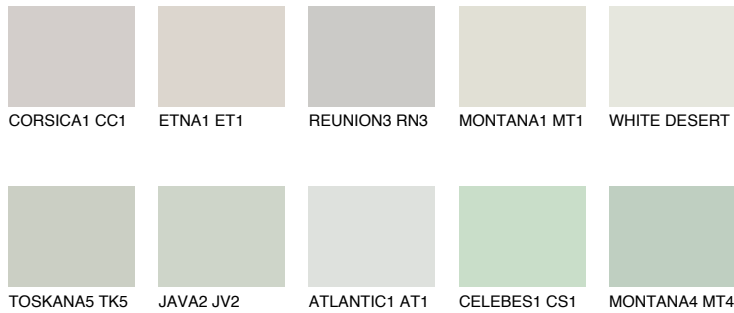

# COLOUR DETAILS

## SIBERIA2 SI2

65% TSR 59%

### Matching colours

#### COLOURS