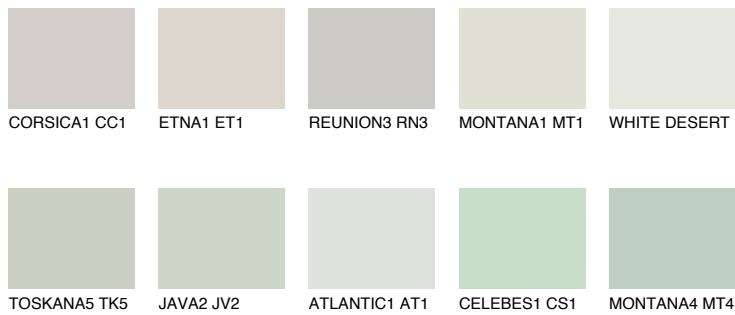

# COLOUR DETAILS

## SIBERIA2 SI2

65% TSR 59%

### Matching colours

#### COLOURS