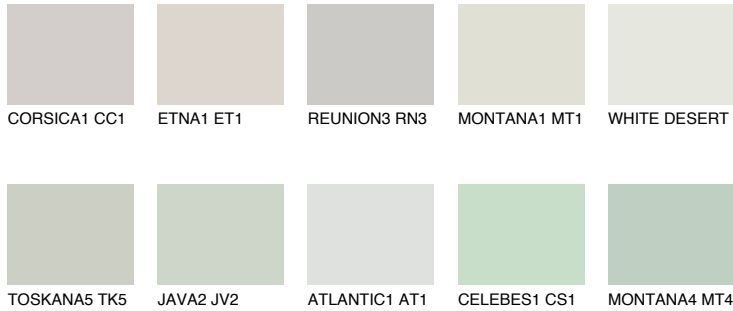

COLOUR DETAILS

SIBERIA2 SI2

65% TSR 59%

Matching colours

COLOURS

INTENSE

For more information on plasters and paints, go to www.ceresit.it

*The presented colours refer to plasters and paints offered by Ceresit. Due to the use of digital techniques, the presented colours might not represent the original ones, thus they cannot be considered as a reliable colour presentation. We recommend checking the authentic colour samples.