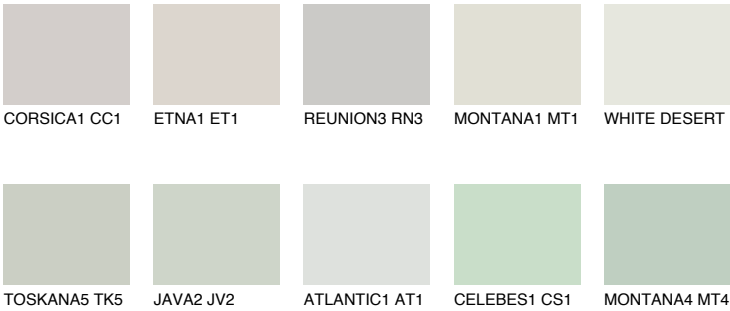

COLOUR DETAILS

SIBERIA2 SI2

65% TSR 59%

Matching colours

COLOURS

INTENSE

For more information on plasters and paints, go to www.ceresit.it

*The presented colours refer to plasters and paints offered by Ceresit. Due to the use of digital techniques, the presented colours might not represent the original ones, thus they cannot be considered as a reliable colour presentation. We recommend checking the authentic colour samples.