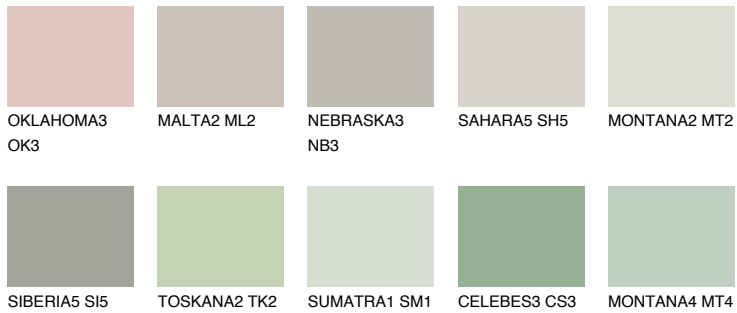

# COLOUR DETAILS

## SIBERIA3 SI3

54% TSR 49%

### Matching colours

#### COLOURS