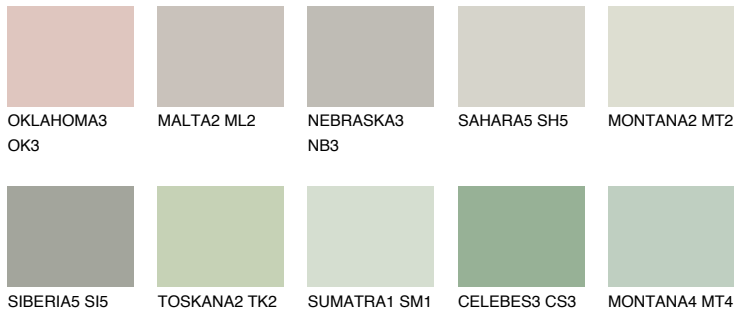

COLOUR DETAILS

SIBERIA3 SI3

54% TSR 49%

Matching colours

COLOURS

INTENSE

For more information on plasters and paints, go to www.ceresit.it

*The presented colours refer to plasters and paints offered by Ceresit. Due to the use of digital techniques, the presented colours might not represent the original ones, thus they cannot be considered as a reliable colour presentation. We recommend checking the authentic colour samples.