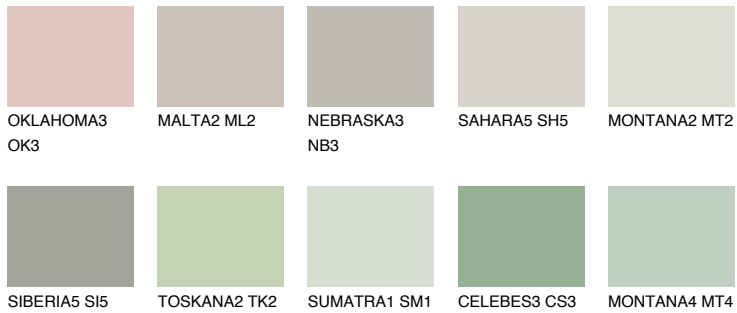

COLOUR DETAILS

SIBERIA3 SI3

54% TSR 49%

Matching colours

COLOURS

INTENSE

For more information on plasters and paints, go to www.ceresit.it

*The presented colours refer to plasters and paints offered by Ceresit. Due to the use of digital techniques, the presented colours might not represent the original ones, thus they cannot be considered as a reliable colour presentation. We recommend checking the authentic colour samples.