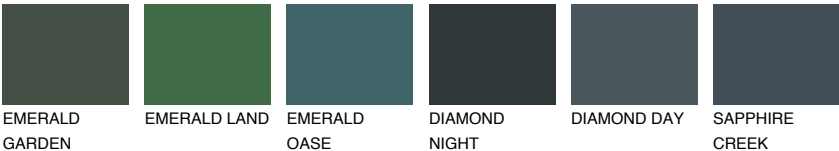

ATLANTIC1 AT1

75% **TSR** 71%

Matching colours

COLOURS

INTENSE

For more information on plasters and paints, go to www.ceresit.it

*The presented colours refer to plasters and paints offered by Ceresit. Due to the use of digital techniques, the presented colours might not represent the original ones, thus they cannot be considered as a reliable colour presentation. We recommend checking the authentic colour samples.