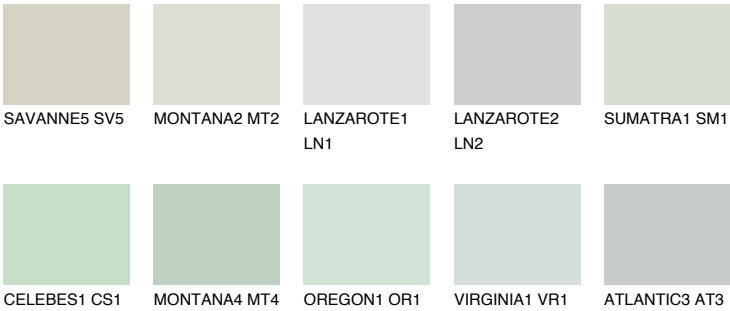

## ATLANTIC1 AT1

75% **TSR** 71%

### Matching colours

#### COLOURS

#### INTENSE

For more information on plasters and paints, go to [www.ceresit.it](http://www.ceresit.it)

\*The presented colours refer to plasters and paints offered by Ceresit. Due to the use of digital techniques, the presented colours might not represent the original ones, thus they cannot be considered as a reliable colour presentation. We recommend checking the authentic colour samples.