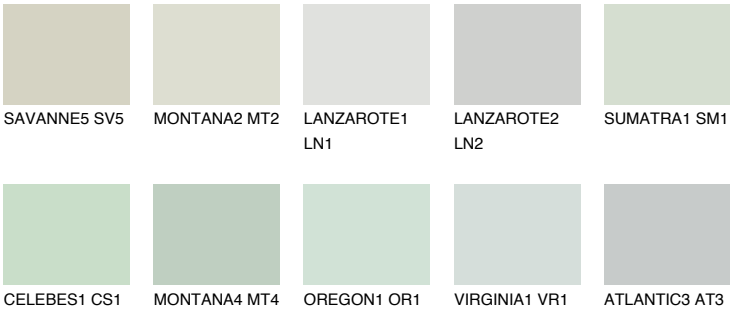

ATLANTIC1 AT1

75% **TSR** 71%

Matching colours

COLOURS

INTENSE

For more information on plasters and paints, go to www.ceresit.it

*The presented colours refer to plasters and paints offered by Ceresit. Due to the use of digital techniques, the presented colours might not represent the original ones, thus they cannot be considered as a reliable colour presentation. We recommend checking the authentic colour samples.