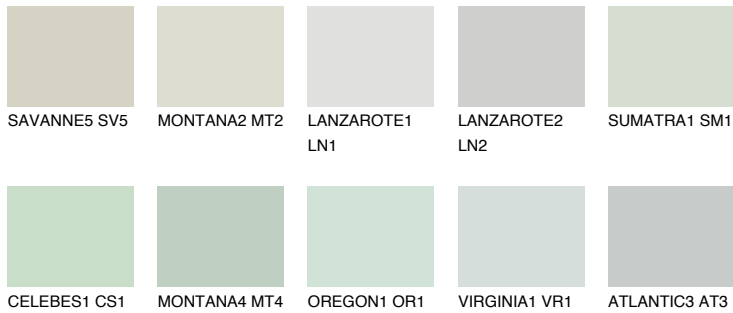

# COLOUR DETAILS

## ATLANTIC1 AT1

75% **TSR** 71%

### Matching colours

#### COLOURS