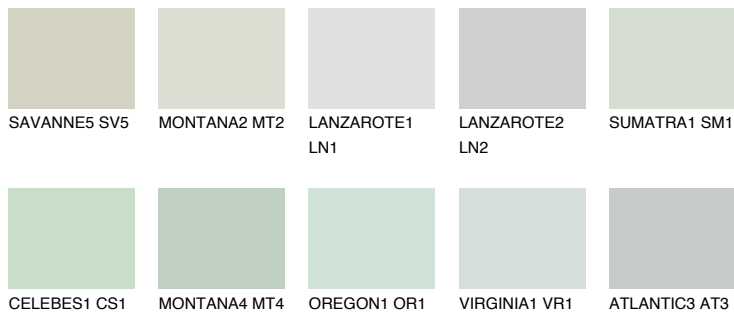

ATLANTIC1 AT1

75% **TSR** 71%

Matching colours

COLOURS

INTENSE

For more information on plasters and paints, go to www.ceresit.it

*The presented colours refer to plasters and paints offered by Ceresit. Due to the use of digital techniques, the presented colours might not represent the original ones, thus they cannot be considered as a reliable colour presentation. We recommend checking the authentic colour samples.