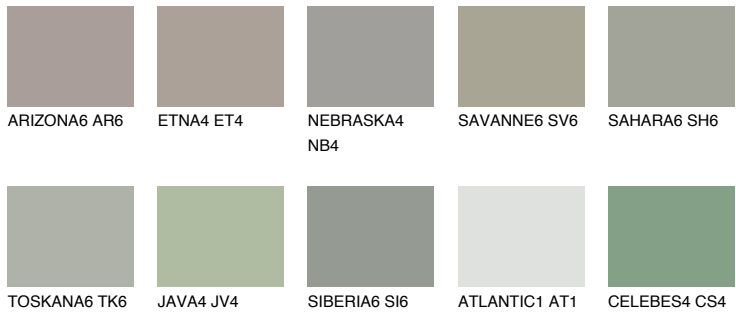

COLOUR DETAILS

SIBERIA4 SI4

☀ 39%   **TSR** 34%

Matching colours

COLOURS

INTENSE

For more information on plasters and paints, go to www.ceresit.it

*The presented colours refer to plasters and paints offered by Ceresit. Due to the use of digital techniques, the presented colours might not represent the original ones, thus they cannot be considered as a reliable colour presentation. We recommend checking the authentic colour samples.