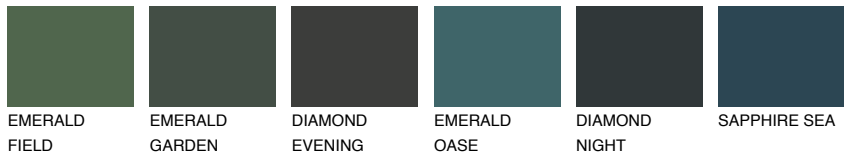

COLOUR DETAILS

SIBERIA4 SI4

39% TSR 34%

Matching colours

COLOURS

INTENSE

For more information on plasters and paints, go to www.ceresit.it

*The presented colours refer to plasters and paints offered by Ceresit. Due to the use of digital techniques, the presented colours might not represent the original ones, thus they cannot be considered as a reliable colour presentation. We recommend checking the authentic colour samples.