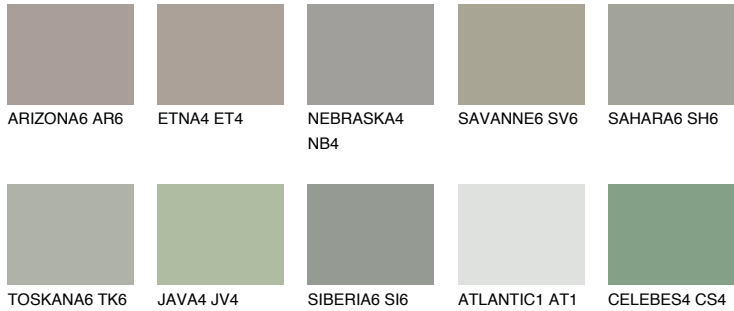

COLOUR DETAILS

SIBERIA4 SI4

39% TSR 34%

Matching colours

COLOURS

INTENSE

For more information on plasters and paints, go to www.ceresit.it

*The presented colours refer to plasters and paints offered by Ceresit. Due to the use of digital techniques, the presented colours might not represent the original ones, thus they cannot be considered as a reliable colour presentation. We recommend checking the authentic colour samples.