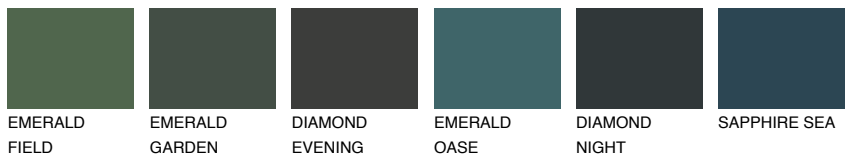

COLOUR DETAILS

SIBERIA4 SI4

☀ 39%   **TSR** 34%

Matching colours

COLOURS

INTENSE

For more information on plasters and paints, go to www.ceresit.it

*The presented colours refer to plasters and paints offered by Ceresit. Due to the use of digital techniques, the presented colours might not represent the original ones, thus they cannot be considered as a reliable colour presentation. We recommend checking the authentic colour samples.