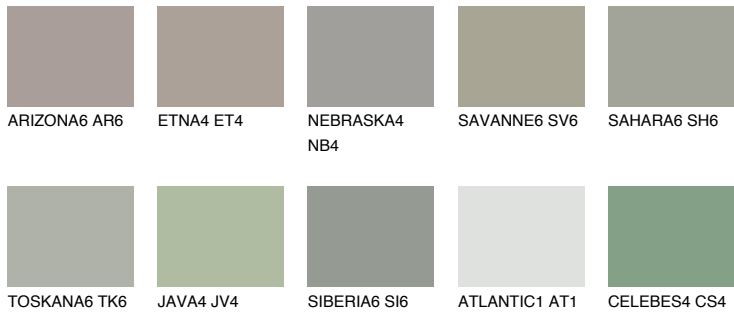

COLOUR DETAILS

SIBERIA4 SI4

39% TSR 34%

Matching colours

COLOURS

INTENSE

For more information on plasters and paints, go to www.ceresit.it

*The presented colours refer to plasters and paints offered by Ceresit. Due to the use of digital techniques, the presented colours might not represent the original ones, thus they cannot be considered as a reliable colour presentation. We recommend checking the authentic colour samples.