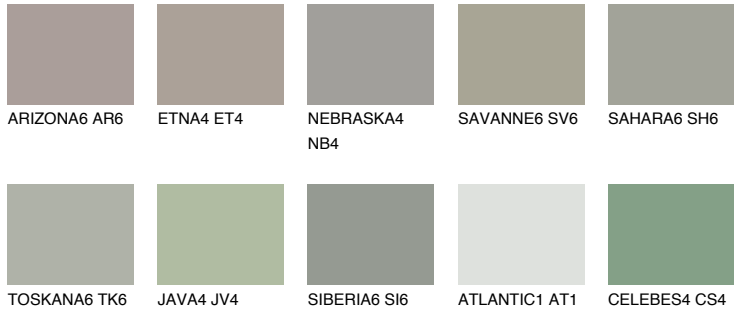

COLOUR DETAILS

SIBERIA4 SI4

☀ 39% **TSR** 34%

Matching colours

COLOURS

INTENSE

For more information on plasters and paints, go to www.ceresit.it

*The presented colours refer to plasters and paints offered by Ceresit. Due to the use of digital techniques, the presented colours might not represent the original ones, thus they cannot be considered as a reliable colour presentation. We recommend checking the authentic colour samples.