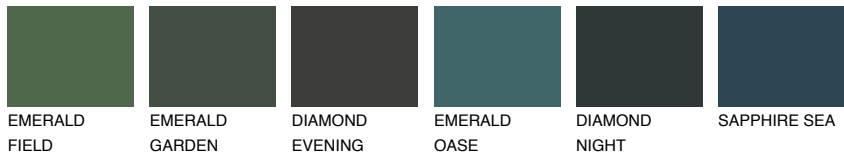

COLOUR DETAILS

SIBERIA4 SI4

☀ 39% **TSR** 34%

Matching colours

COLOURS

INTENSE

For more information on plasters and paints, go to www.ceresit.it

*The presented colours refer to plasters and paints offered by Ceresit. Due to the use of digital techniques, the presented colours might not represent the original ones, thus they cannot be considered as a reliable colour presentation. We recommend checking the authentic colour samples.