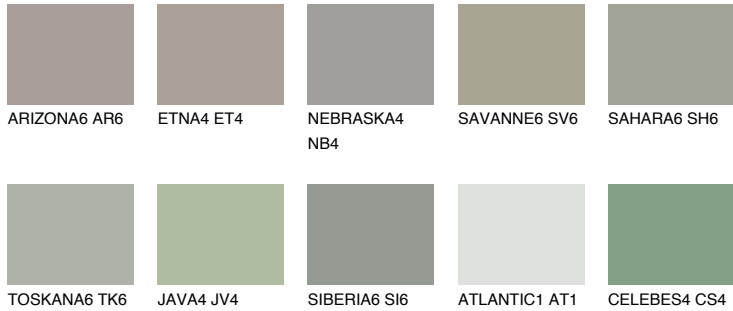

COLOUR DETAILS

SIBERIA4 SI4

☀ 39% **TSR** 34%

Matching colours

COLOURS

INTENSE

For more information on plasters and paints, go to www.ceresit.it

*The presented colours refer to plasters and paints offered by Ceresit. Due to the use of digital techniques, the presented colours might not represent the original ones, thus they cannot be considered as a reliable colour presentation. We recommend checking the authentic colour samples.