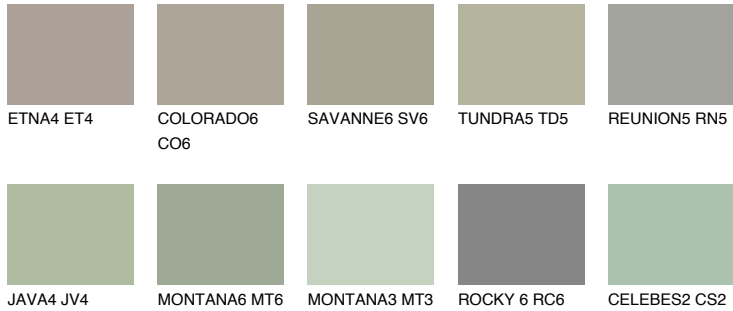

COLOUR DETAILS

SIBERIA5 SI5

37% TSR 32%

Matching colours

COLOURS

INTENSE

For more information on plasters and paints, go to www.ceresit.it

*The presented colours refer to plasters and paints offered by Ceresit. Due to the use of digital techniques, the presented colours might not represent the original ones, thus they cannot be considered as a reliable colour presentation. We recommend checking the authentic colour samples.