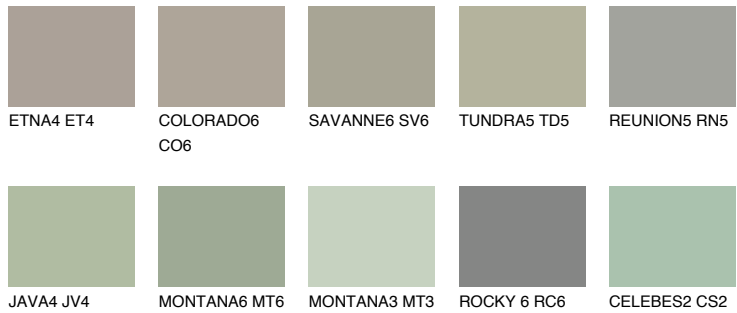

COLOUR DETAILS

SIBERIA5 SI5

37% TSR 32%

Matching colours

COLOURS

INTENSE

For more information on plasters and paints, go to www.ceresit.it

*The presented colours refer to plasters and paints offered by Ceresit. Due to the use of digital techniques, the presented colours might not represent the original ones, thus they cannot be considered as a reliable colour presentation. We recommend checking the authentic colour samples.