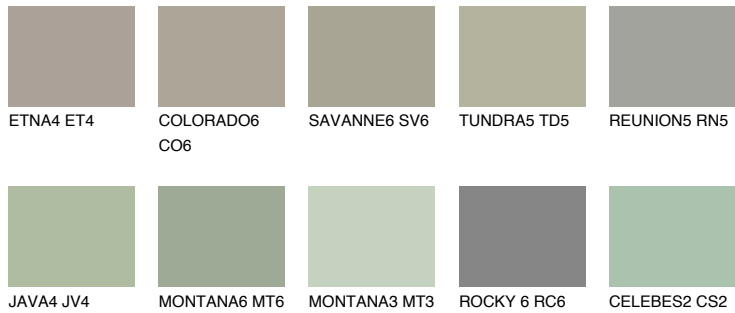

COLOUR DETAILS

SIBERIA5 SI5

37% TSR 32%

Matching colours

COLOURS

INTENSE

For more information on plasters and paints, go to www.ceresit.it

*The presented colours refer to plasters and paints offered by Ceresit. Due to the use of digital techniques, the presented colours might not represent the original ones, thus they cannot be considered as a reliable colour presentation. We recommend checking the authentic colour samples.