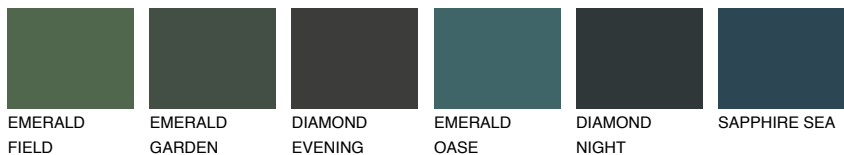

COLOUR DETAILS

SIBERIA5 SI5

37% TSR 32%

Matching colours

COLOURS

INTENSE

For more information on plasters and paints, go to www.ceresit.it

*The presented colours refer to plasters and paints offered by Ceresit. Due to the use of digital techniques, the presented colours might not represent the original ones, thus they cannot be considered as a reliable colour presentation. We recommend checking the authentic colour samples.