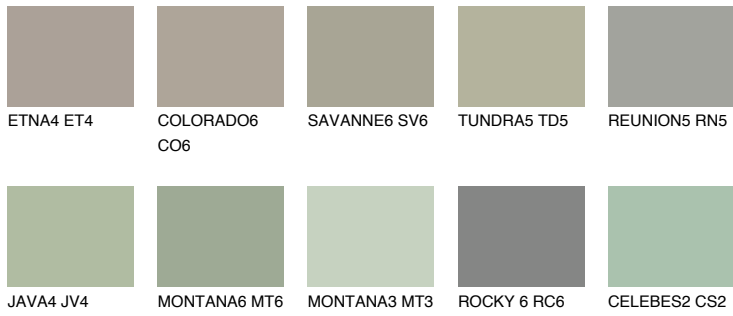

COLOUR DETAILS

SIBERIA5 SI5

37% TSR 32%

Matching colours

COLOURS

INTENSE

For more information on plasters and paints, go to www.ceresit.it

*The presented colours refer to plasters and paints offered by Ceresit. Due to the use of digital techniques, the presented colours might not represent the original ones, thus they cannot be considered as a reliable colour presentation. We recommend checking the authentic colour samples.