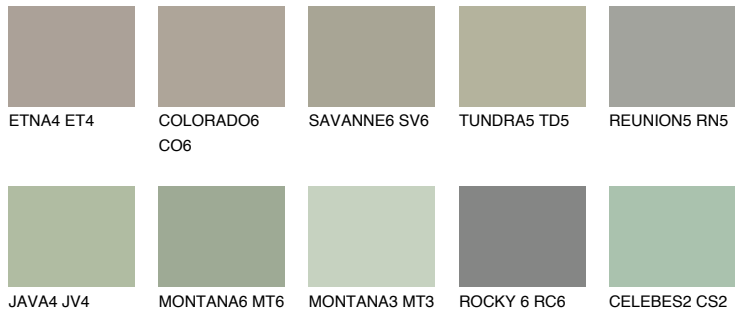

# COLOUR DETAILS

### Matching colours

#### COLOURS

#### INTENSE

For more information on plasters and paints, go to [www.ceresit.it](http://www.ceresit.it)

\*The presented colours refer to plasters and paints offered by Ceresit. Due to the use of digital techniques, the presented colours might not represent the original ones, thus they cannot be considered as a reliable colour presentation. We recommend checking the authentic colour samples.