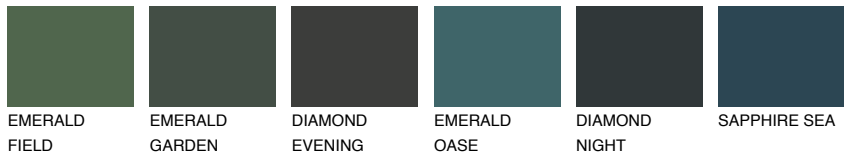

COLOUR DETAILS

SIBERIA5 SI5

37% TSR 32%

Matching colours

COLOURS

INTENSE

For more information on plasters and paints, go to www.ceresit.it

*The presented colours refer to plasters and paints offered by Ceresit. Due to the use of digital techniques, the presented colours might not represent the original ones, thus they cannot be considered as a reliable colour presentation. We recommend checking the authentic colour samples.