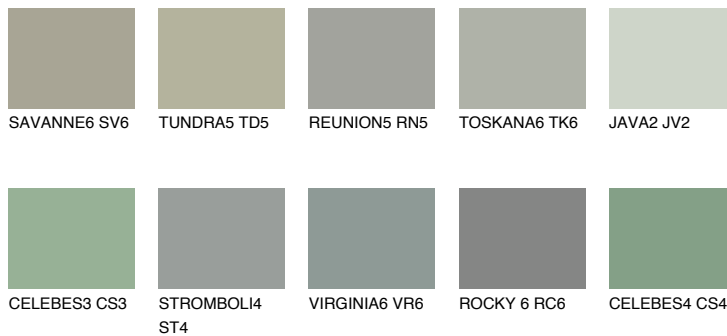

COLOUR DETAILS

SIBERIA6 SI6

☀ 31% **TSR 40%**

Matching colours

COLOURS

INTENSE

For more information on plasters and paints, go to www.ceresit.it

*The presented colours refer to plasters and paints offered by Ceresit. Due to the use of digital techniques, the presented colours might not represent the original ones, thus they cannot be considered as a reliable colour presentation. We recommend checking the authentic colour samples.