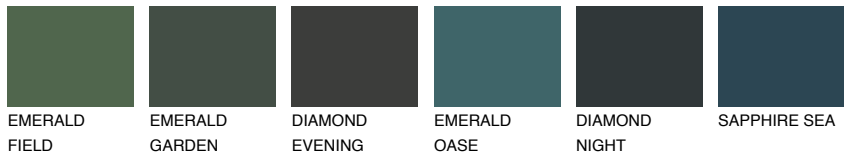

COLOUR DETAILS

SIBERIA6 SI6

☾ 31% **TSR 40%**

Matching colours

COLOURS

INTENSE

For more information on plasters and paints, go to www.ceresit.it

*The presented colours refer to plasters and paints offered by Ceresit. Due to the use of digital techniques, the presented colours might not represent the original ones, thus they cannot be considered as a reliable colour presentation. We recommend checking the authentic colour samples.