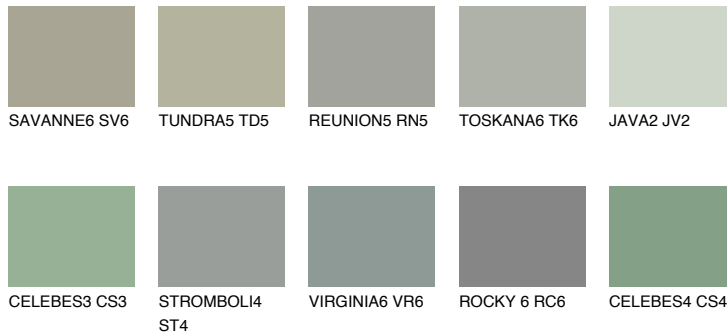

COLOUR DETAILS

SIBERIA6 SI6

☀ 31% **TSR 40%**

Matching colours

COLOURS

INTENSE

For more information on plasters and paints, go to www.ceresit.it

*The presented colours refer to plasters and paints offered by Ceresit. Due to the use of digital techniques, the presented colours might not represent the original ones, thus they cannot be considered as a reliable colour presentation. We recommend checking the authentic colour samples.