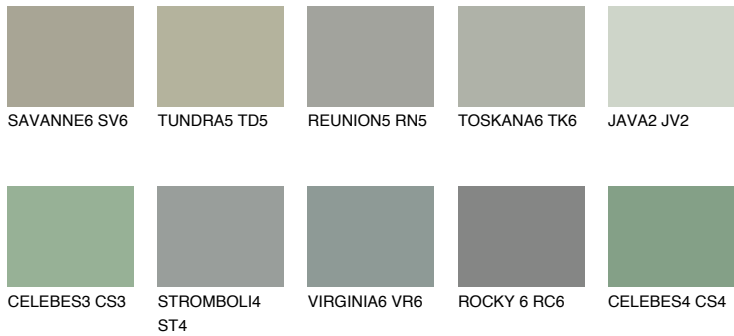

COLOUR DETAILS

SIBERIA6 SI6

☾ 31% **TSR 40%**

Matching colours

COLOURS

INTENSE

For more information on plasters and paints, go to www.ceresit.it

*The presented colours refer to plasters and paints offered by Ceresit. Due to the use of digital techniques, the presented colours might not represent the original ones, thus they cannot be considered as a reliable colour presentation. We recommend checking the authentic colour samples.