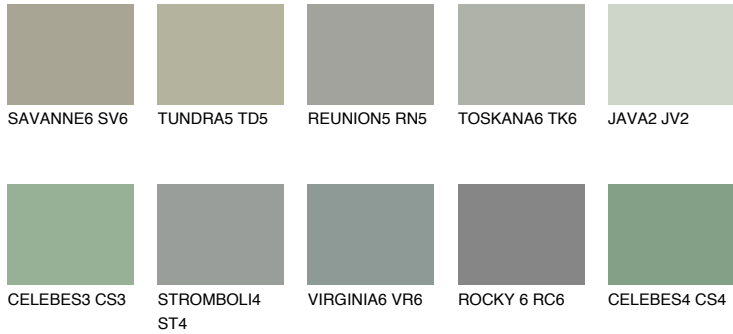

COLOUR DETAILS

SIBERIA6 SI6

☾ 31% **TSR 40%**

Matching colours

COLOURS

INTENSE

For more information on plasters and paints, go to www.ceresit.it

*The presented colours refer to plasters and paints offered by Ceresit. Due to the use of digital techniques, the presented colours might not represent the original ones, thus they cannot be considered as a reliable colour presentation. We recommend checking the authentic colour samples.