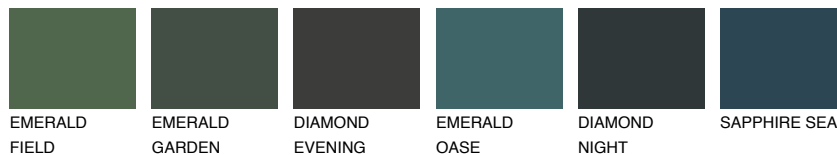

COLOUR DETAILS

SIBERIA6 SI6

☾ 31%   **TSR 40%**

Matching colours

COLOURS

INTENSE

For more information on plasters and paints, go to www.ceresit.it

*The presented colours refer to plasters and paints offered by Ceresit. Due to the use of digital techniques, the presented colours might not represent the original ones, thus they cannot be considered as a reliable colour presentation. We recommend checking the authentic colour samples.