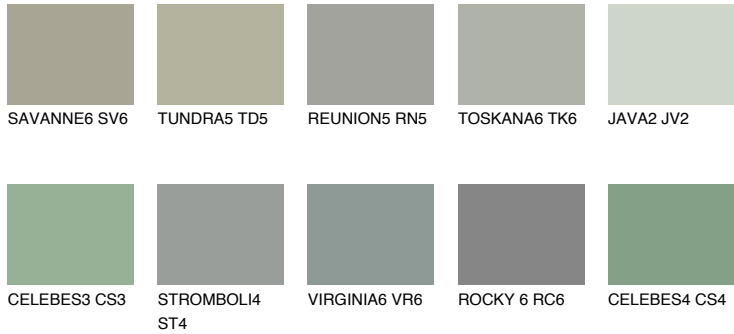

COLOUR DETAILS

SIBERIA6 SI6

☀ 31% **TSR** 40%

Matching colours

COLOURS

INTENSE

For more information on plasters and paints, go to www.ceresit.it

*The presented colours refer to plasters and paints offered by Ceresit. Due to the use of digital techniques, the presented colours might not represent the original ones, thus they cannot be considered as a reliable colour presentation. We recommend checking the authentic colour samples.