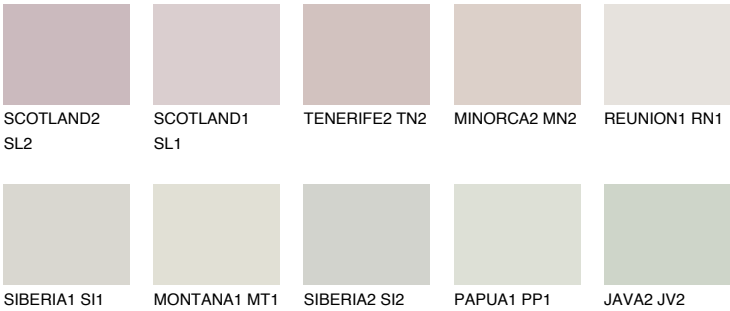

**ETNA1 ET1**

68% **TSR** 61%

## Matching colours

### COLOURS

### INTENSE

For more information on plasters and paints, go to [www.ceresit.it](http://www.ceresit.it)

\*The presented colours refer to plasters and paints offered by Ceresit. Due to the use of digital techniques, the presented colours might not represent the original ones, thus they cannot be considered as a reliable colour presentation. We recommend checking the authentic colour samples.