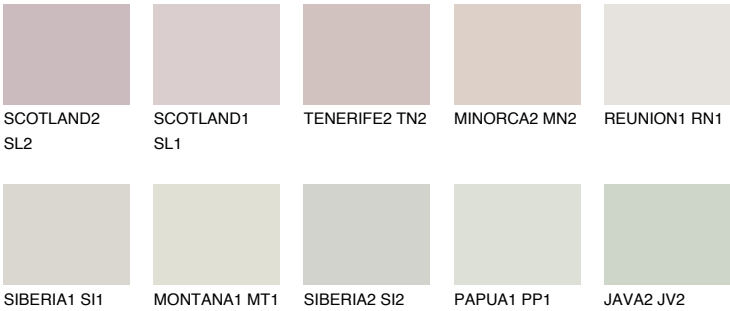

ETNA1 ET1

68% **TSR** 61%

Matching colours

COLOURS

INTENSE

For more information on plasters and paints, go to www.ceresit.it

*The presented colours refer to plasters and paints offered by Ceresit. Due to the use of digital techniques, the presented colours might not represent the original ones, thus they cannot be considered as a reliable colour presentation. We recommend checking the authentic colour samples.