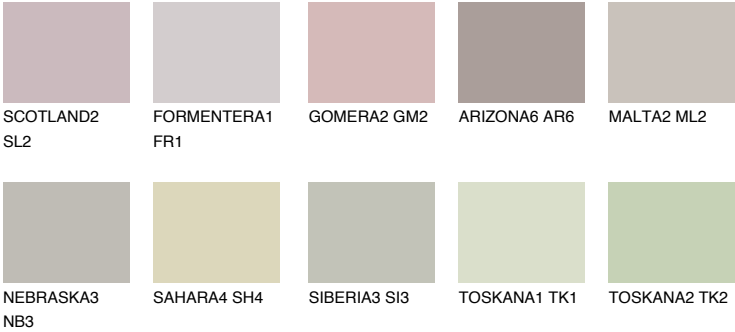

ETNA2 ET2

55% TSR 49%

Matching colours

COLOURS

INTENSE

For more information on plasters and paints, go to www.ceresit.it

*The presented colours refer to plasters and paints offered by Ceresit. Due to the use of digital techniques, the presented colours might not represent the original ones, thus they cannot be considered as a reliable colour presentation. We recommend checking the authentic colour samples.