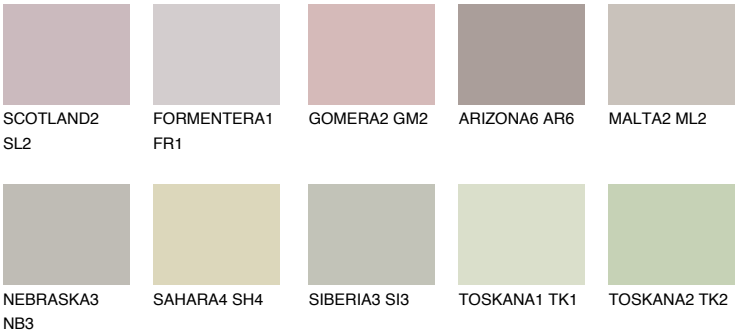

## ETNA2 ET2

55% TSR 49%

### Matching colours

#### COLOURS

#### INTENSE

For more information on plasters and paints, go to [www.ceresit.it](http://www.ceresit.it)

\*The presented colours refer to plasters and paints offered by Ceresit. Due to the use of digital techniques, the presented colours might not represent the original ones, thus they cannot be considered as a reliable colour presentation. We recommend checking the authentic colour samples.