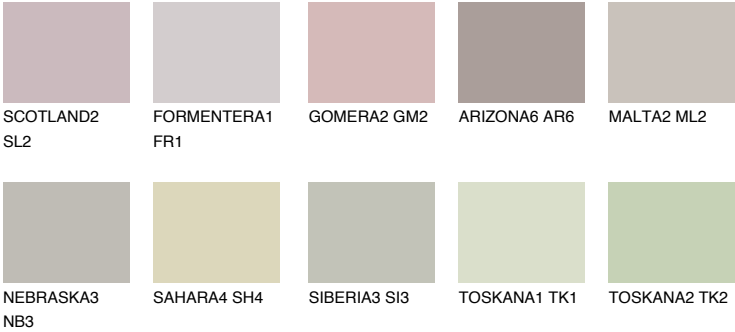

ETNA2 ET2

55% **TSR** 49%

Matching colours

COLOURS

INTENSE

For more information on plasters and paints, go to www.ceresit.it

*The presented colours refer to plasters and paints offered by Ceresit. Due to the use of digital techniques, the presented colours might not represent the original ones, thus they cannot be considered as a reliable colour presentation. We recommend checking the authentic colour samples.