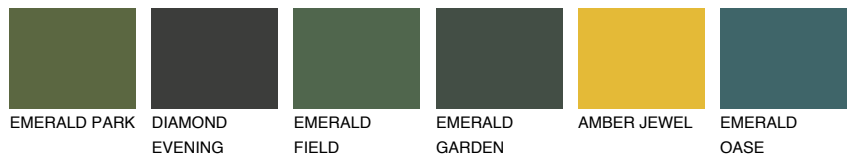

ETNA2 ET2

55% **TSR** 49%

Matching colours

COLOURS

INTENSE

For more information on plasters and paints, go to
www.ceresit.it

*The presented colours refer to plasters and paints offered by Ceresit. Due to the use of digital techniques, the presented colours might not represent the original ones, thus they cannot be considered as a reliable colour presentation. We recommend checking the authentic colour samples.