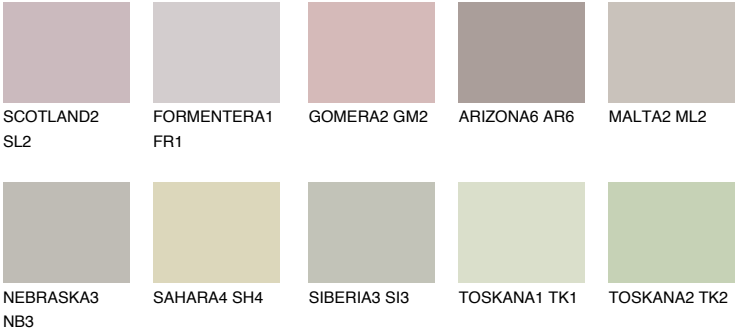

## ETNA2 ET2

55% **TSR** 49%

### Matching colours

#### COLOURS

#### INTENSE

For more information on plasters and paints, go to [www.ceresit.it](http://www.ceresit.it)

\*The presented colours refer to plasters and paints offered by Ceresit. Due to the use of digital techniques, the presented colours might not represent the original ones, thus they cannot be considered as a reliable colour presentation. We recommend checking the authentic colour samples.