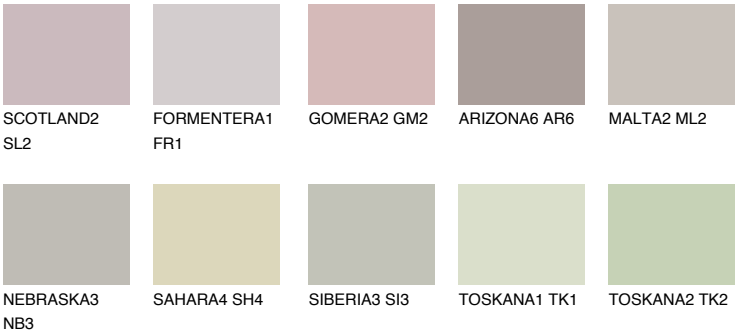

ETNA2 ET2

55% **TSR** 49%

Matching colours

COLOURS

INTENSE

For more information on plasters and paints, go to www.ceresit.it

*The presented colours refer to plasters and paints offered by Ceresit. Due to the use of digital techniques, the presented colours might not represent the original ones, thus they cannot be considered as a reliable colour presentation. We recommend checking the authentic colour samples.