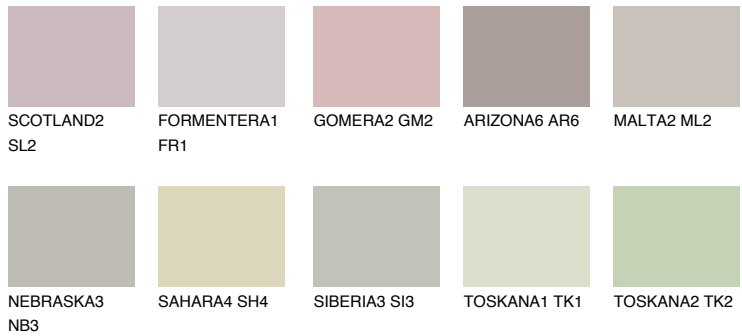

ETNA2 ET2

55% **TSR** 49%

Matching colours

COLOURS

INTENSE

For more information on plasters and paints, go to
www.ceresit.it

*The presented colours refer to plasters and paints offered by Ceresit. Due to the use of digital techniques, the presented colours might not represent the original ones, thus they cannot be considered as a reliable colour presentation. We recommend checking the authentic colour samples.