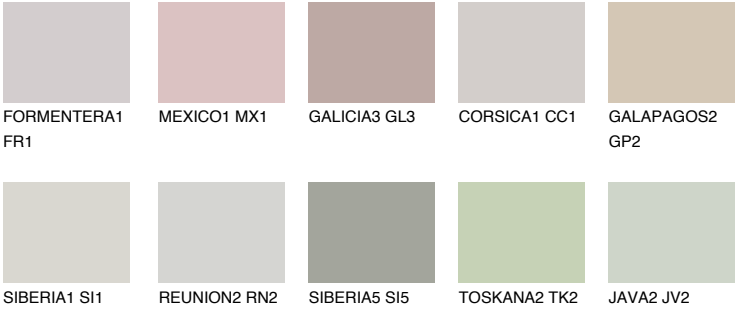

## ETNA3 ET3

48% TSR 42%

### Matching colours

#### COLOURS

#### INTENSE

For more information on plasters and paints, go to [www.ceresit.it](http://www.ceresit.it)

\*The presented colours refer to plasters and paints offered by Ceresit. Due to the use of digital techniques, the presented colours might not represent the original ones, thus they cannot be considered as a reliable colour presentation. We recommend checking the authentic colour samples.