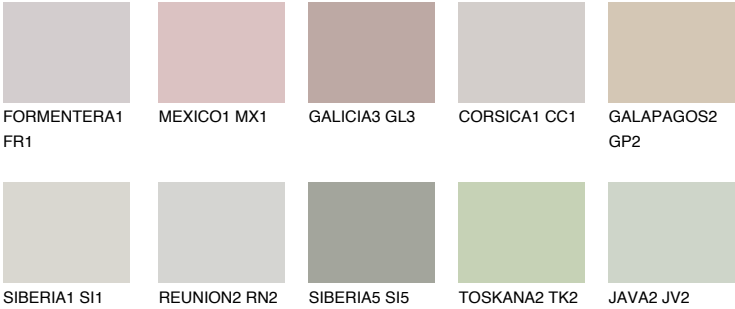

## ETNA3 ET3

48% **TSR** 42%

### Matching colours

#### COLOURS

#### INTENSE

For more information on plasters and paints, go to [www.ceresit.it](http://www.ceresit.it)

\*The presented colours refer to plasters and paints offered by Ceresit. Due to the use of digital techniques, the presented colours might not represent the original ones, thus they cannot be considered as a reliable colour presentation. We recommend checking the authentic colour samples.