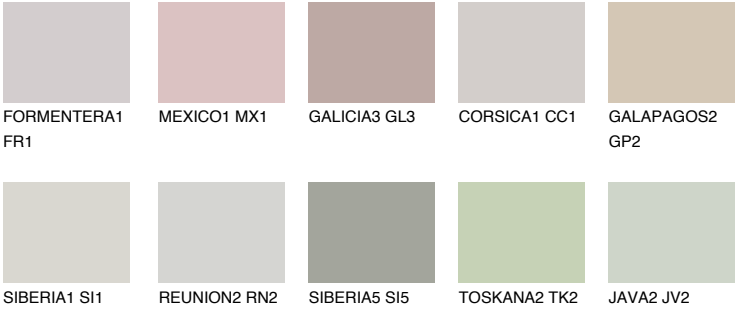

ETNA3 ET3

48% **TSR** 42%

Matching colours

COLOURS

INTENSE

For more information on plasters and paints, go to www.ceresit.it

*The presented colours refer to plasters and paints offered by Ceresit. Due to the use of digital techniques, the presented colours might not represent the original ones, thus they cannot be considered as a reliable colour presentation. We recommend checking the authentic colour samples.