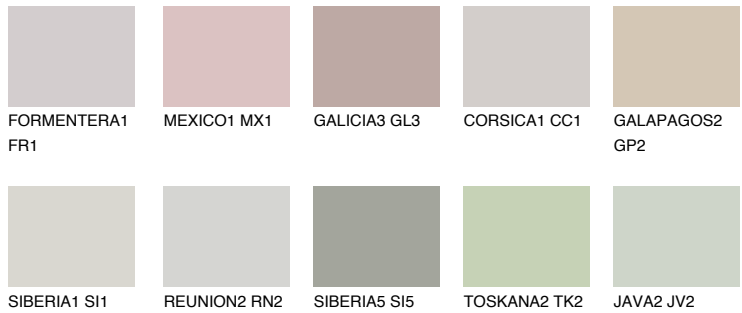

## ETNA3 ET3

48% **TSR** 42%

### Matching colours

#### COLOURS

#### INTENSE

For more information on plasters and paints, go to  
[www.ceresit.it](http://www.ceresit.it)

\*The presented colours refer to plasters and paints offered by Ceresit. Due to the use of digital techniques, the presented colours might not represent the original ones, thus they cannot be considered as a reliable colour presentation. We recommend checking the authentic colour samples.