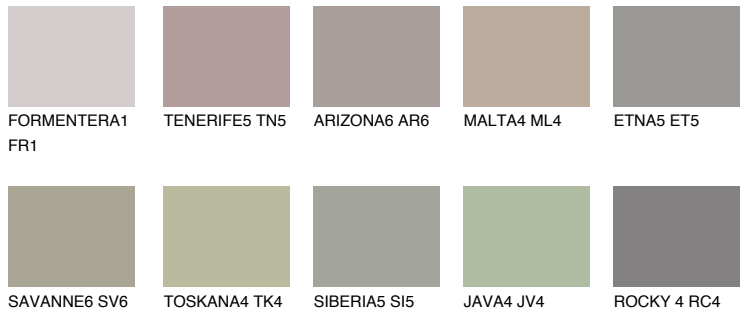

COLOUR DETAILS

ETNA4 ET4

36% **TSR** 34%

Matching colours

COLOURS

INTENSE

For more information on plasters and paints, go to www.ceresit.it

*The presented colours refer to plasters and paints offered by Ceresit. Due to the use of digital techniques, the presented colours might not represent the original ones, thus they cannot be considered as a reliable colour presentation. We recommend checking the authentic colour samples.