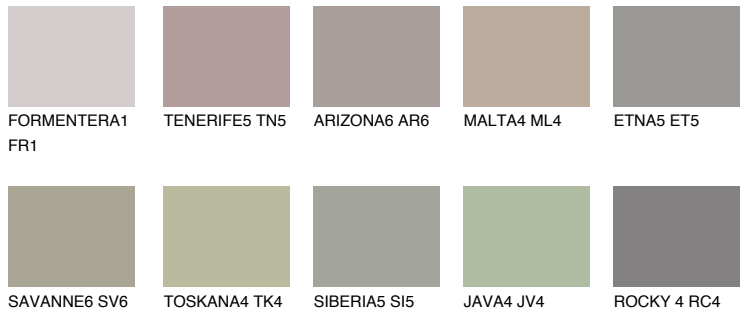

# COLOUR DETAILS

## Matching colours

### COLOURS

### INTENSE

For more information on plasters and paints, go to [www.ceresit.it](http://www.ceresit.it)

\*The presented colours refer to plasters and paints offered by Ceresit. Due to the use of digital techniques, the presented colours might not represent the original ones, thus they cannot be considered as a reliable colour presentation. We recommend checking the authentic colour samples.