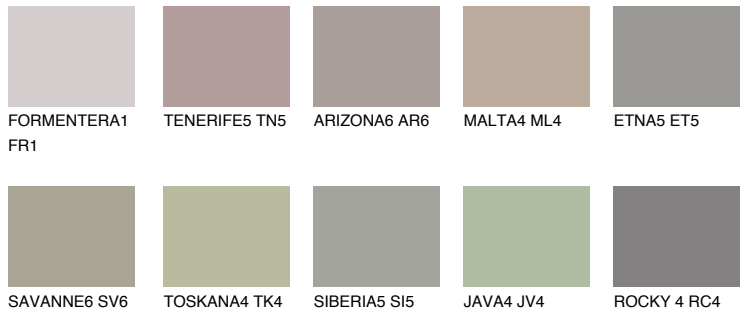

# COLOUR DETAILS

**ETNA4 ET4**

36% **TSR** 34%

## Matching colours

### COLOURS

### INTENSE

For more information on plasters and paints, go to [www.ceresit.it](http://www.ceresit.it)

\*The presented colours refer to plasters and paints offered by Ceresit. Due to the use of digital techniques, the presented colours might not represent the original ones, thus they cannot be considered as a reliable colour presentation. We recommend checking the authentic colour samples.