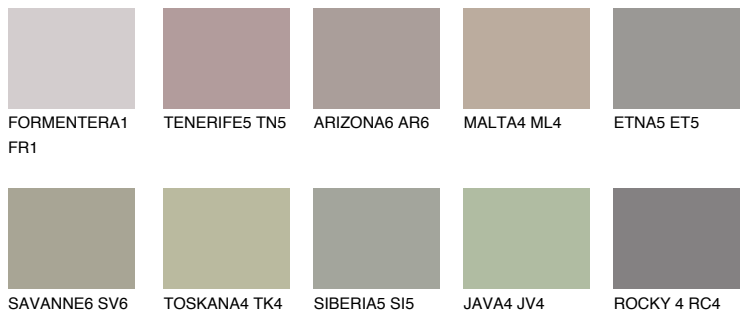

# COLOUR DETAILS

## Matching colours

### COLOURS

### INTENSE

For more information on plasters and paints, go to [www.ceresit.it](http://www.ceresit.it)

\*The presented colours refer to plasters and paints offered by Ceresit. Due to the use of digital techniques, the presented colours might not represent the original ones, thus they cannot be considered as a reliable colour presentation. We recommend checking the authentic colour samples.