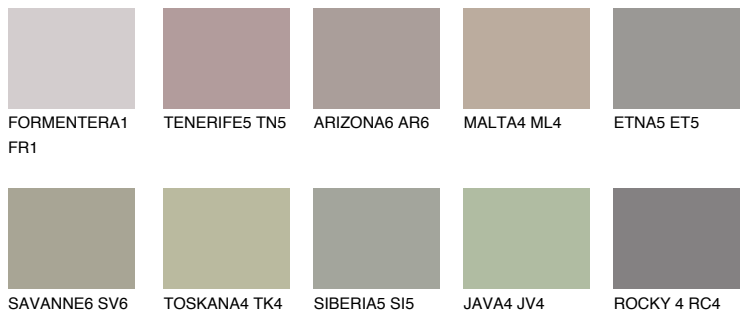

COLOUR DETAILS

ETNA4 ET4

36% **TSR** 34%

Matching colours

COLOURS

INTENSE

For more information on plasters and paints, go to www.ceresit.it

*The presented colours refer to plasters and paints offered by Ceresit. Due to the use of digital techniques, the presented colours might not represent the original ones, thus they cannot be considered as a reliable colour presentation. We recommend checking the authentic colour samples.