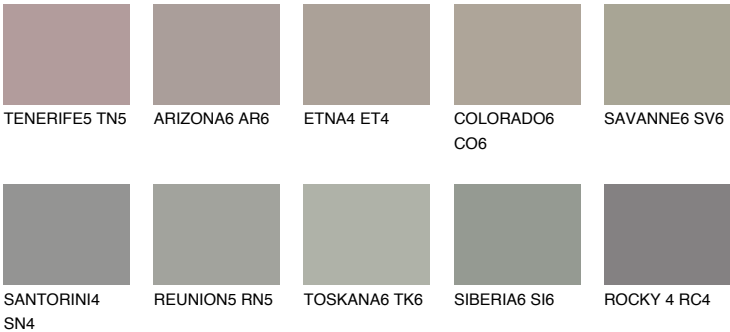

ETNA5 ET5

32% **TSR** 26%

Matching colours

COLOURS

INTENSE

For more information on plasters and paints, go to www.ceresit.it

*The presented colours refer to plasters and paints offered by Ceresit. Due to the use of digital techniques, the presented colours might not represent the original ones, thus they cannot be considered as a reliable colour presentation. We recommend checking the authentic colour samples.