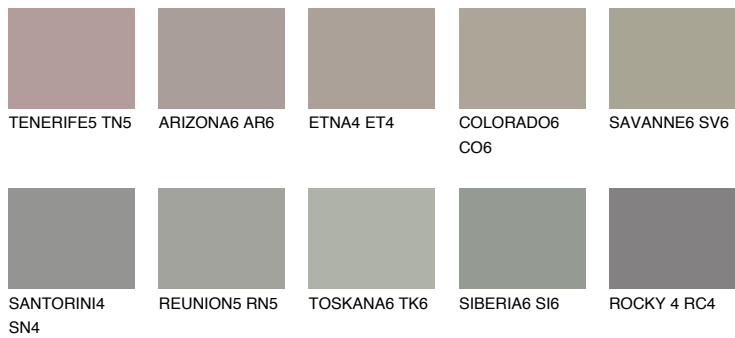

# COLOUR DETAILS

## Matching colours

### COLOURS

### INTENSE

For more information on plasters and paints, go to [www.ceresit.it](http://www.ceresit.it)

\*The presented colours refer to plasters and paints offered by Ceresit. Due to the use of digital techniques, the presented colours might not represent the original ones, thus they cannot be considered as a reliable colour presentation. We recommend checking the authentic colour samples.