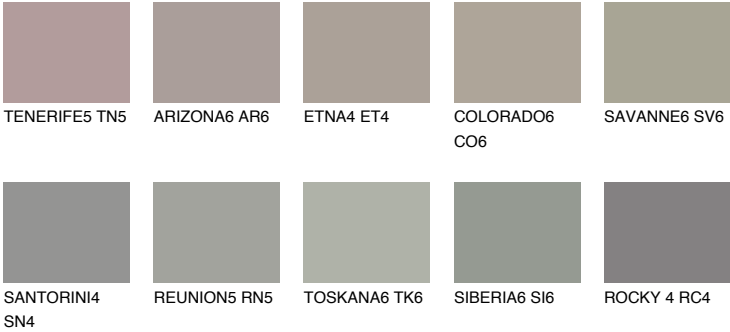

## ETNA5 ET5

32% **TSR** 26%

### Matching colours

#### COLOURS

#### INTENSE

For more information on plasters and paints, go to [www.ceresit.it](http://www.ceresit.it)

\*The presented colours refer to plasters and paints offered by Ceresit. Due to the use of digital techniques, the presented colours might not represent the original ones, thus they cannot be considered as a reliable colour presentation. We recommend checking the authentic colour samples.