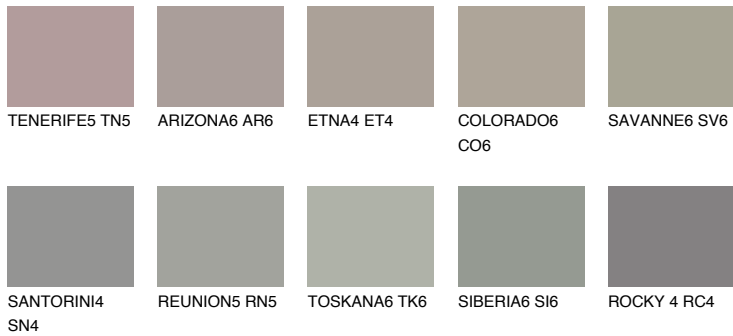

COLOUR DETAILS

ETNA5 ET5

32% **TSR** 26%

Matching colours

COLOURS

INTENSE

For more information on plasters and paints, go to www.ceresit.it

*The presented colours refer to plasters and paints offered by Ceresit. Due to the use of digital techniques, the presented colours might not represent the original ones, thus they cannot be considered as a reliable colour presentation. We recommend checking the authentic colour samples.