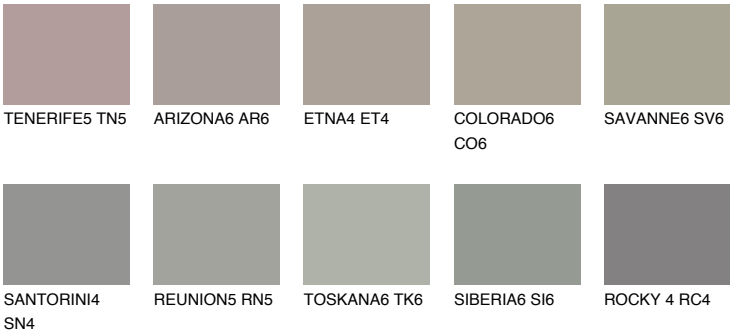

ETNA5 ET5

32% **TSR** 26%

Matching colours

COLOURS

INTENSE

For more information on plasters and paints, go to www.ceresit.it

*The presented colours refer to plasters and paints offered by Ceresit. Due to the use of digital techniques, the presented colours might not represent the original ones, thus they cannot be considered as a reliable colour presentation. We recommend checking the authentic colour samples.