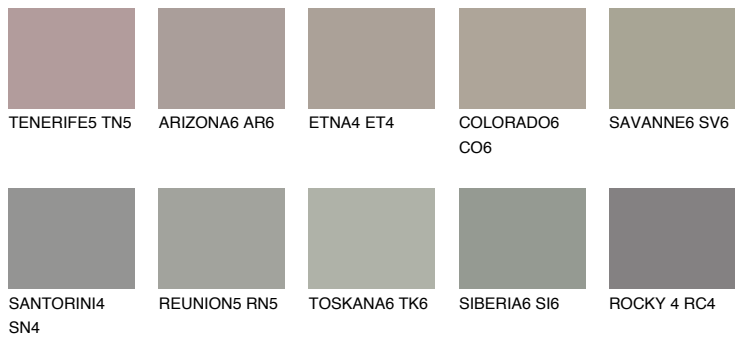

COLOUR DETAILS

ETNA5 ET5

32% **TSR** 26%

Matching colours

COLOURS

INTENSE

For more information on plasters and paints, go to www.ceresit.it

*The presented colours refer to plasters and paints offered by Ceresit. Due to the use of digital techniques, the presented colours might not represent the original ones, thus they cannot be considered as a reliable colour presentation. We recommend checking the authentic colour samples.