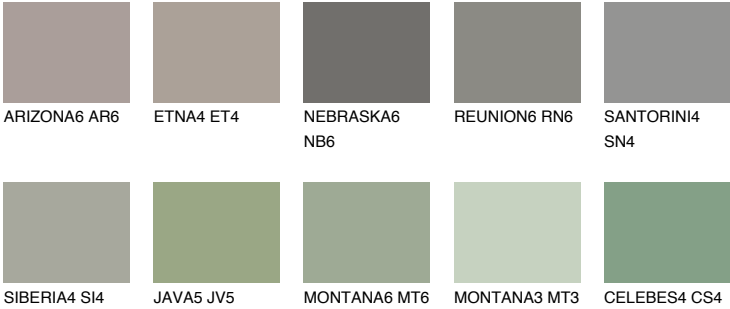

ETNA6 ET6

18% **TSR** 17%

Matching colours

COLOURS

INTENSE

For more information on plasters and paints, go to www.ceresit.it

*The presented colours refer to plasters and paints offered by Ceresit. Due to the use of digital techniques, the presented colours might not represent the original ones, thus they cannot be considered as a reliable colour presentation. We recommend checking the authentic colour samples.