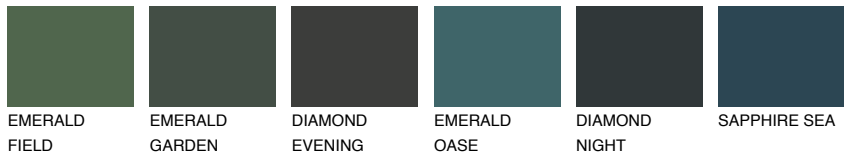

COLOUR DETAILS

ETNA6 ET6

☀ 18% **TSR** 17%

Matching colours

COLOURS

INTENSE

For more information on plasters and paints, go to www.ceresit.it

*The presented colours refer to plasters and paints offered by Ceresit. Due to the use of digital techniques, the presented colours might not represent the original ones, thus they cannot be considered as a reliable colour presentation. We recommend checking the authentic colour samples.