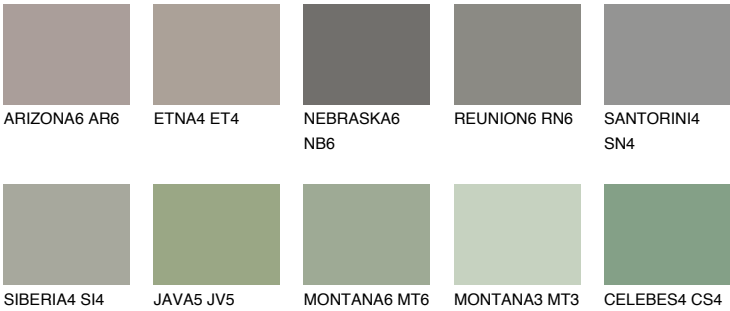

## ETNA6 ET6

☀ 18%    **TSR** 17%

### Matching colours

#### COLOURS

#### INTENSE

For more information on plasters and paints, go to [www.ceresit.it](http://www.ceresit.it)

\*The presented colours refer to plasters and paints offered by Ceresit. Due to the use of digital techniques, the presented colours might not represent the original ones, thus they cannot be considered as a reliable colour presentation. We recommend checking the authentic colour samples.