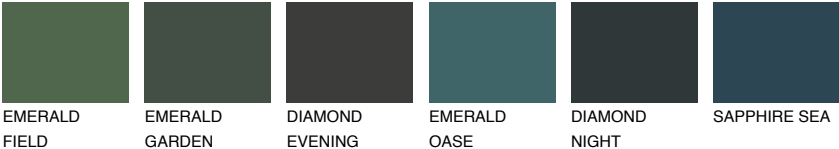

ETNA6 ET6

18% **TSR** 17%

Matching colours

COLOURS

INTENSE

For more information on plasters and paints, go to www.ceresit.it

*The presented colours refer to plasters and paints offered by Ceresit. Due to the use of digital techniques, the presented colours might not represent the original ones, thus they cannot be considered as a reliable colour presentation. We recommend checking the authentic colour samples.