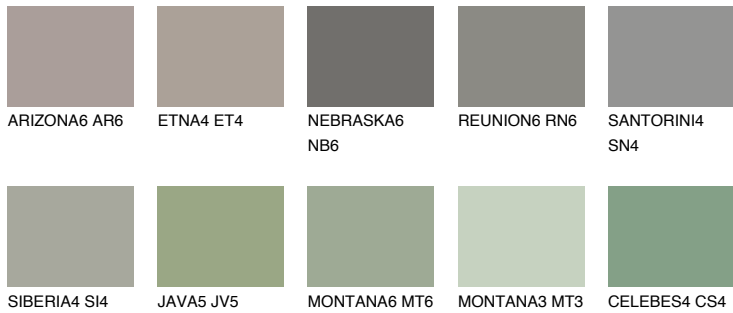

COLOUR DETAILS

ETNA6 ET6

☀ 18% **TSR** 17%

Matching colours

COLOURS

INTENSE

For more information on plasters and paints, go to www.ceresit.it

*The presented colours refer to plasters and paints offered by Ceresit. Due to the use of digital techniques, the presented colours might not represent the original ones, thus they cannot be considered as a reliable colour presentation. We recommend checking the authentic colour samples.