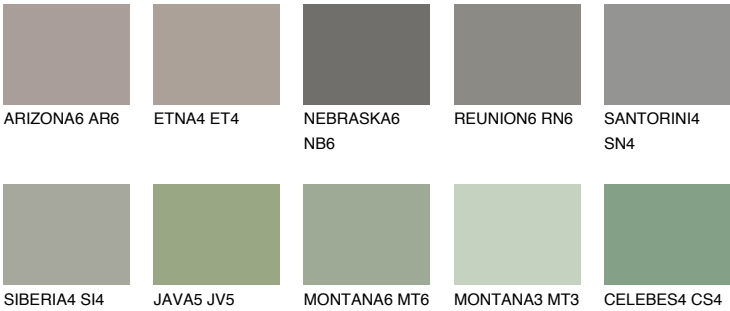

## ETNA6 ET6

18% **TSR** 17%

### Matching colours

#### COLOURS

#### INTENSE

For more information on plasters and paints, go to [www.ceresit.it](http://www.ceresit.it)

\*The presented colours refer to plasters and paints offered by Ceresit. Due to the use of digital techniques, the presented colours might not represent the original ones, thus they cannot be considered as a reliable colour presentation. We recommend checking the authentic colour samples.