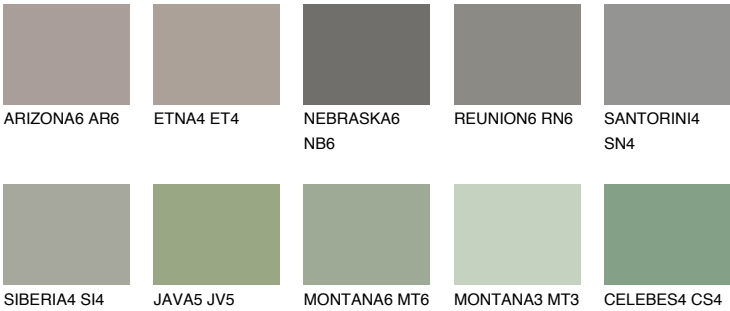

ETNA6 ET6

☀️ 18% **TSR** 17%

Matching colours

COLOURS

INTENSE

For more information on plasters and paints, go to www.ceresit.it

*The presented colours refer to plasters and paints offered by Ceresit. Due to the use of digital techniques, the presented colours might not represent the original ones, thus they cannot be considered as a reliable colour presentation. We recommend checking the authentic colour samples.