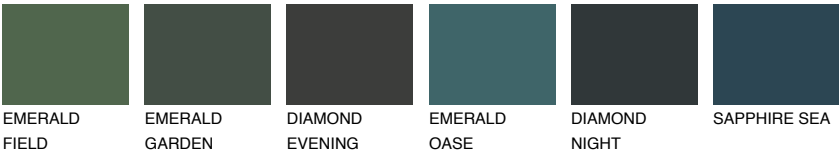

ETNA6 ET6

☀️ 18% **TSR** 17%

Matching colours

COLOURS

INTENSE

For more information on plasters and paints, go to www.ceresit.it

*The presented colours refer to plasters and paints offered by Ceresit. Due to the use of digital techniques, the presented colours might not represent the original ones, thus they cannot be considered as a reliable colour presentation. We recommend checking the authentic colour samples.