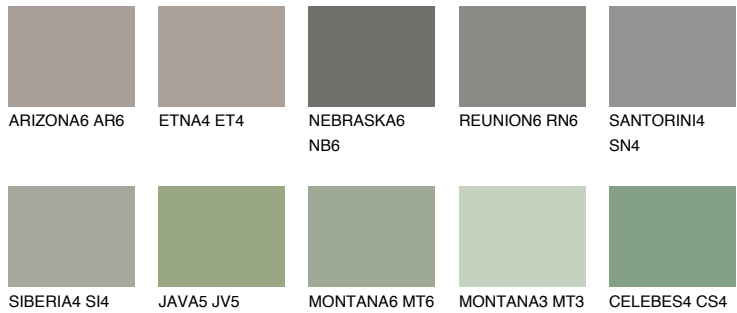

COLOUR DETAILS

ETNA6 ET6

☀️ 18% **TSR** 17%

Matching colours

COLOURS

INTENSE

For more information on plasters and paints, go to www.ceresit.it

*The presented colours refer to plasters and paints offered by Ceresit. Due to the use of digital techniques, the presented colours might not represent the original ones, thus they cannot be considered as a reliable colour presentation. We recommend checking the authentic colour samples.