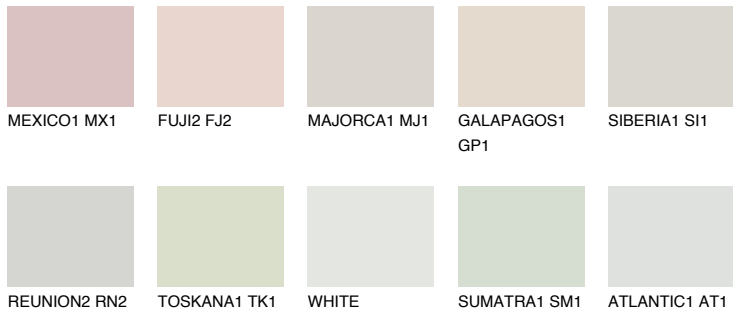

COLOUR DETAILS

NEBRASKA1 NB1

71% **TSR** 60%

Matching colours

COLOURS

INTENSE

For more information on plasters and paints, go to www.ceresit.it

*The presented colours refer to plasters and paints offered by Ceresit. Due to the use of digital techniques, the presented colours might not represent the original ones, thus they cannot be considered as a reliable colour presentation. We recommend checking the authentic colour samples.