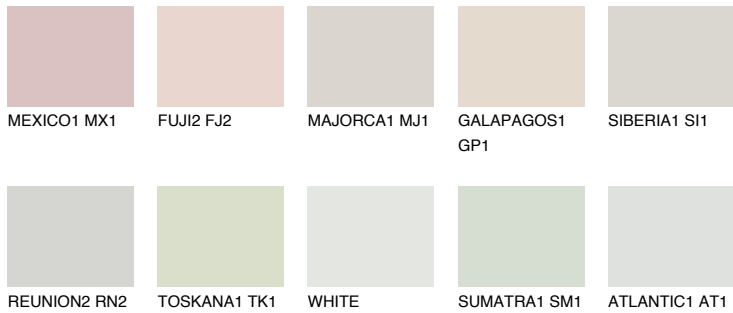

# COLOUR DETAILS

### Matching colours

#### COLOURS

#### INTENSE

For more information on plasters and paints, go to [www.ceresit.it](http://www.ceresit.it)

\*The presented colours refer to plasters and paints offered by Ceresit. Due to the use of digital techniques, the presented colours might not represent the original ones, thus they cannot be considered as a reliable colour presentation. We recommend checking the authentic colour samples.