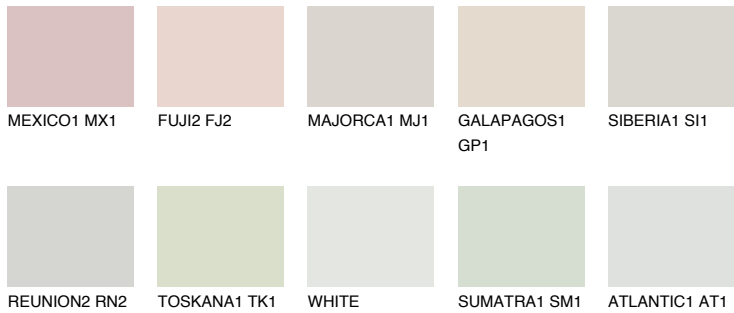

# COLOUR DETAILS

### Matching colours

#### COLOURS

#### INTENSE

For more information on plasters and paints, go to [www.ceresit.it](http://www.ceresit.it)

\*The presented colours refer to plasters and paints offered by Ceresit. Due to the use of digital techniques, the presented colours might not represent the original ones, thus they cannot be considered as a reliable colour presentation. We recommend checking the authentic colour samples.