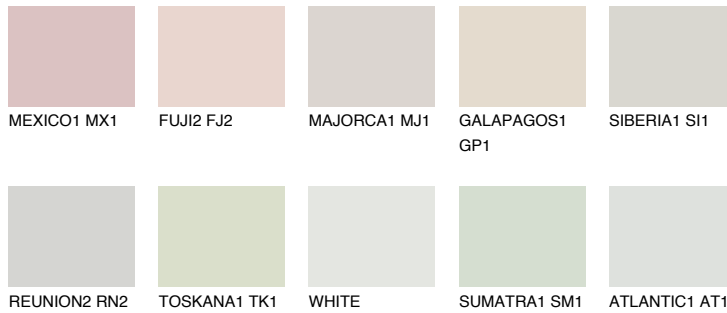

COLOUR DETAILS

NEBRASKA1 NB1

71% TSR 60%

Matching colours

COLOURS

INTENSE

For more information on plasters and paints, go to www.ceresit.it

*The presented colours refer to plasters and paints offered by Ceresit. Due to the use of digital techniques, the presented colours might not represent the original ones, thus they cannot be considered as a reliable colour presentation. We recommend checking the authentic colour samples.