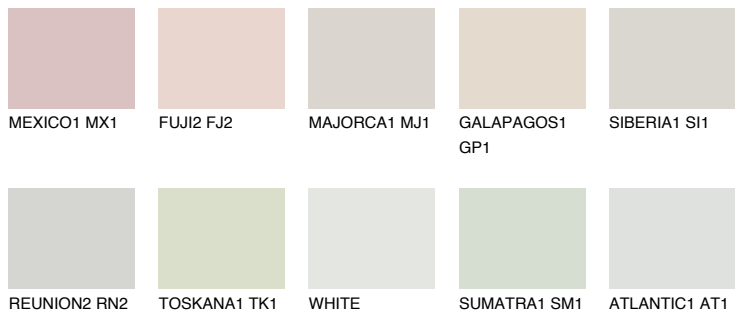

COLOUR DETAILS

NEBRASKA1 NB1

71% TSR 60%

Matching colours

COLOURS

INTENSE

For more information on plasters and paints, go to www.ceresit.it

*The presented colours refer to plasters and paints offered by Ceresit. Due to the use of digital techniques, the presented colours might not represent the original ones, thus they cannot be considered as a reliable colour presentation. We recommend checking the authentic colour samples.