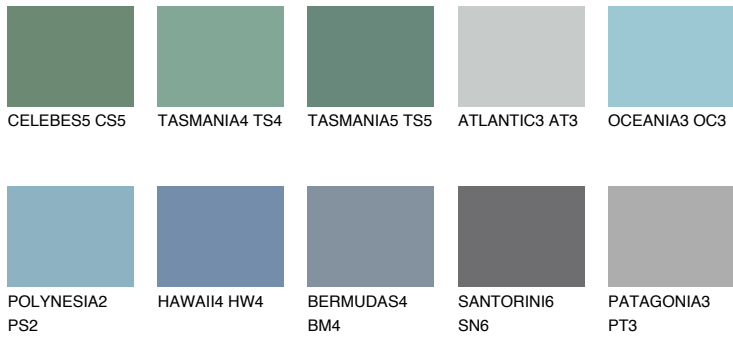

COLOUR DETAILS

ADRIATIC5 AA5

44% **TSR** 51%

Matching colours

COLOURS

INTENSE

For more information on plasters and paints, go to www.ceresit.it

*The presented colours refer to plasters and paints offered by Ceresit. Due to the use of digital techniques, the presented colours might not represent the original ones, thus they cannot be considered as a reliable colour presentation. We recommend checking the authentic colour samples.