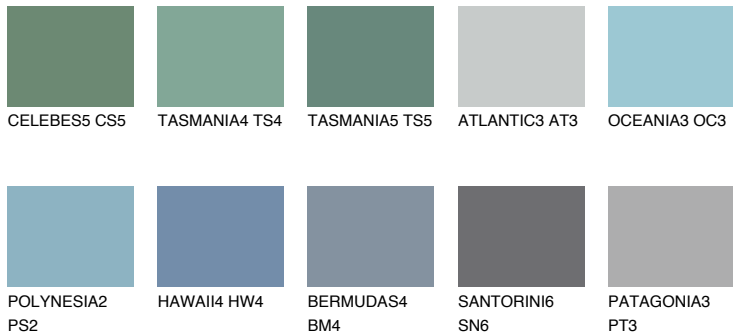

COLOUR DETAILS

ADRIATIC5 AA5

44% **TSR** 51%

Matching colours

COLOURS

INTENSE

For more information on plasters and paints, go to www.ceresit.it

*The presented colours refer to plasters and paints offered by Ceresit. Due to the use of digital techniques, the presented colours might not represent the original ones, thus they cannot be considered as a reliable colour presentation. We recommend checking the authentic colour samples.