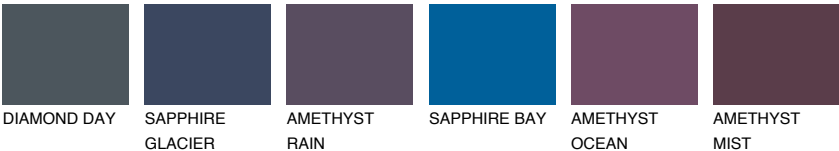

ADRIATIC5 AA5

44% **TSR** 51%

Matching colours

COLOURS

INTENSE

For more information on plasters and paints, go to www.ceresit.it

*The presented colours refer to plasters and paints offered by Ceresit. Due to the use of digital techniques, the presented colours might not represent the original ones, thus they cannot be considered as a reliable colour presentation. We recommend checking the authentic colour samples.