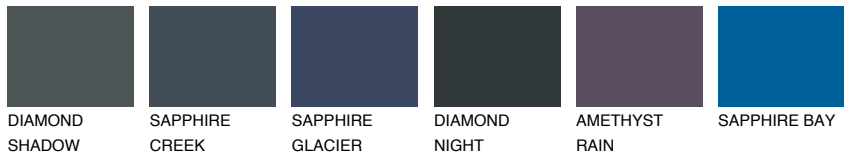

COLOUR DETAILS

ATLANTIC2 AT2

64% TSR 59%

Matching colours

COLOURS

INTENSE

For more information on plasters and paints, go to www.ceresit.it

*The presented colours refer to plasters and paints offered by Ceresit. Due to the use of digital techniques, the presented colours might not represent the original ones, thus they cannot be considered as a reliable colour presentation. We recommend checking the authentic colour samples.