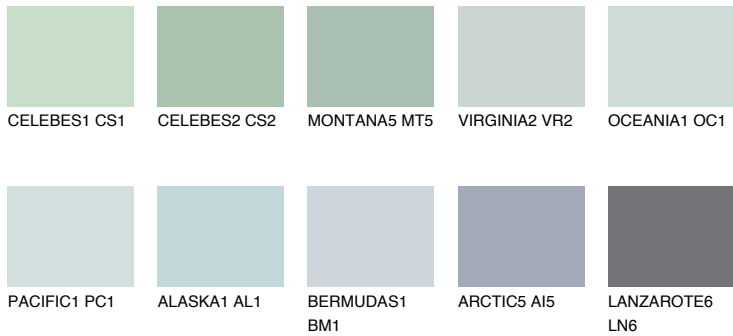

# COLOUR DETAILS

## ATLANTIC2 AT2

64% TSR 59%

### Matching colours

#### COLOURS