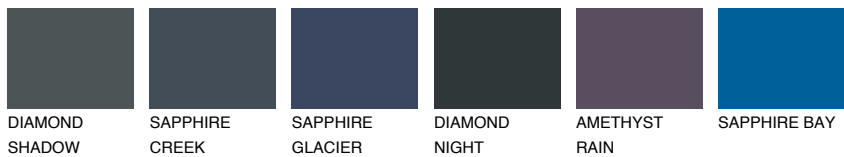

COLOUR DETAILS

ATLANTIC2 AT2

64% TSR 59%

Matching colours

COLOURS

INTENSE

For more information on plasters and paints, go to www.ceresit.it

*The presented colours refer to plasters and paints offered by Ceresit. Due to the use of digital techniques, the presented colours might not represent the original ones, thus they cannot be considered as a reliable colour presentation. We recommend checking the authentic colour samples.