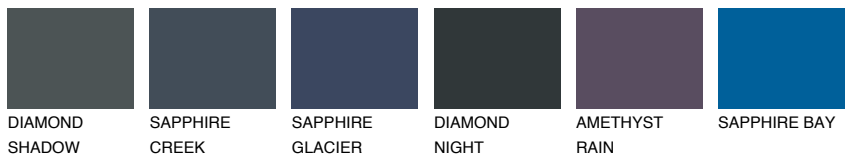

COLOUR DETAILS

ATLANTIC2 AT2

64% TSR 59%

Matching colours

COLOURS

INTENSE

For more information on plasters and paints, go to www.ceresit.it

*The presented colours refer to plasters and paints offered by Ceresit. Due to the use of digital techniques, the presented colours might not represent the original ones, thus they cannot be considered as a reliable colour presentation. We recommend checking the authentic colour samples.