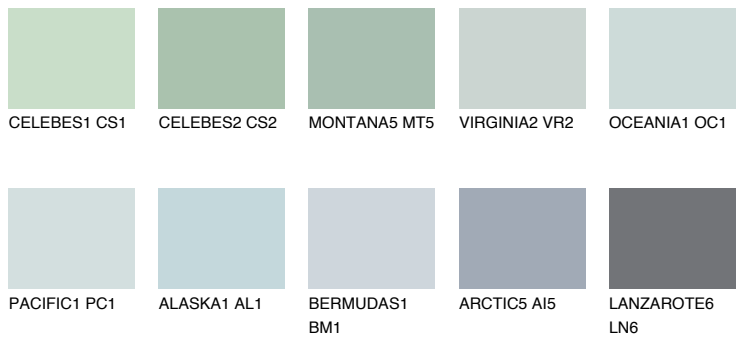

COLOUR DETAILS

ATLANTIC2 AT2

64% TSR 59%

Matching colours

COLOURS

INTENSE

For more information on plasters and paints, go to www.ceresit.it

*The presented colours refer to plasters and paints offered by Ceresit. Due to the use of digital techniques, the presented colours might not represent the original ones, thus they cannot be considered as a reliable colour presentation. We recommend checking the authentic colour samples.