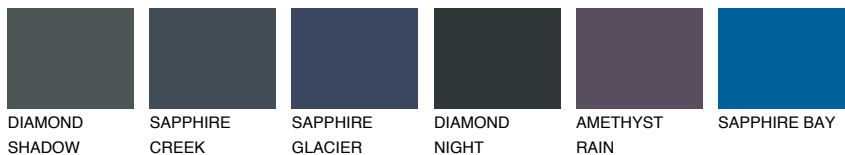

COLOUR DETAILS

ATLANTIC2 AT2

64% TSR 59%

Matching colours

COLOURS

INTENSE

For more information on plasters and paints, go to www.ceresit.it

*The presented colours refer to plasters and paints offered by Ceresit. Due to the use of digital techniques, the presented colours might not represent the original ones, thus they cannot be considered as a reliable colour presentation. We recommend checking the authentic colour samples.