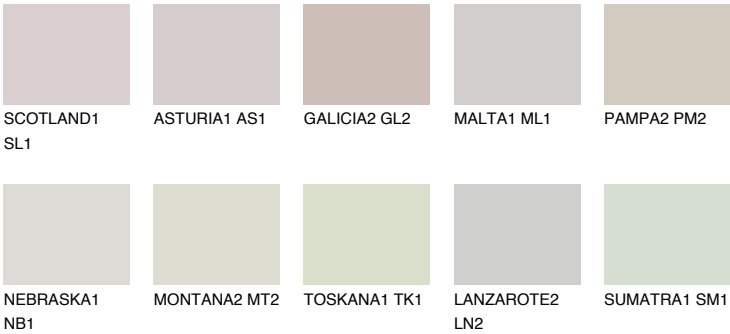

NEBRASKA2 NB2

60% **TSR** 53%

Matching colours

COLOURS

INTENSE

For more information on plasters and paints, go to www.ceresit.it

*The presented colours refer to plasters and paints offered by Ceresit. Due to the use of digital techniques, the presented colours might not represent the original ones, thus they cannot be considered as a reliable colour presentation. We recommend checking the authentic colour samples.