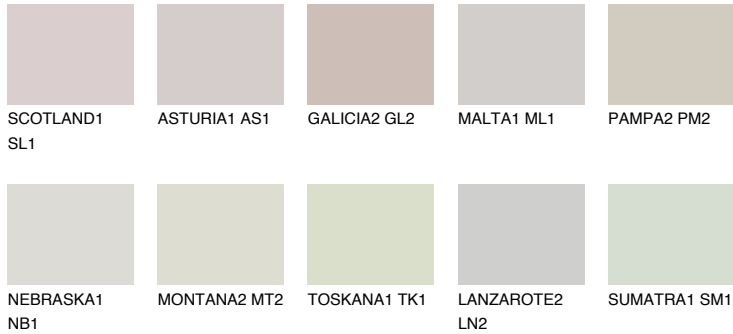

COLOUR DETAILS

NEBRASKA2 NB2

60% TSR 53%

Matching colours

COLOURS

INTENSE

For more information on plasters and paints, go to www.ceresit.it

*The presented colours refer to plasters and paints offered by Ceresit. Due to the use of digital techniques, the presented colours might not represent the original ones, thus they cannot be considered as a reliable colour presentation. We recommend checking the authentic colour samples.