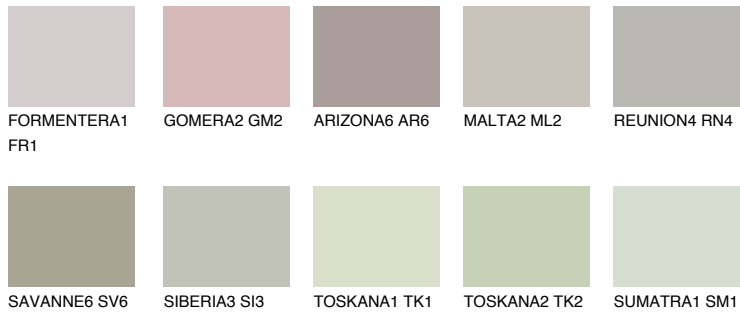

COLOUR DETAILS

NEBRASKA3 NB3

50% TSR 44%

Matching colours

COLOURS

INTENSE

For more information on plasters and paints, go to www.ceresit.it

*The presented colours refer to plasters and paints offered by Ceresit. Due to the use of digital techniques, the presented colours might not represent the original ones, thus they cannot be considered as a reliable colour presentation. We recommend checking the authentic colour samples.