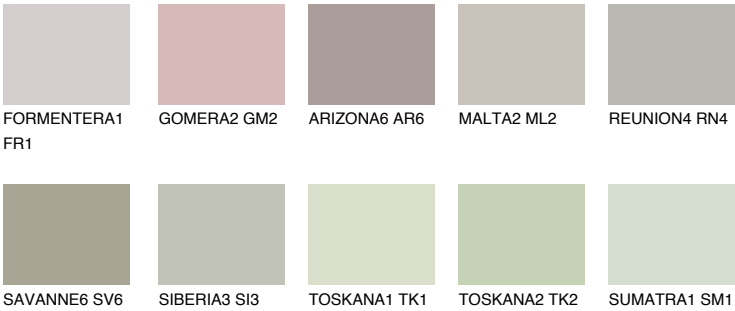

COLOUR DETAILS

NEBRASKA3 NB3

50% TSR 44%

Matching colours

COLOURS

INTENSE

For more information on plasters and paints, go to www.ceresit.it

*The presented colours refer to plasters and paints offered by Ceresit. Due to the use of digital techniques, the presented colours might not represent the original ones, thus they cannot be considered as a reliable colour presentation. We recommend checking the authentic colour samples.