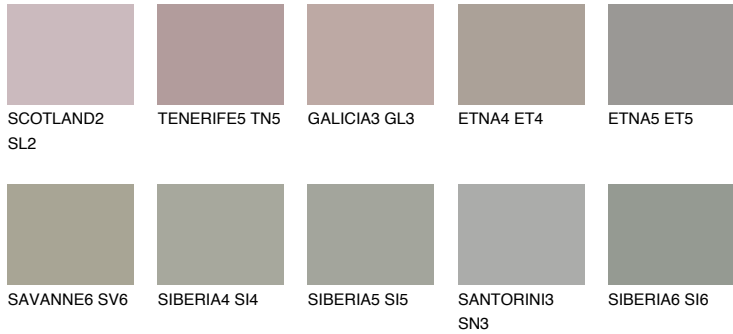

COLOUR DETAILS

NEBRASKA4 NB4

35% TSR 29%

Matching colours

COLOURS

INTENSE

For more information on plasters and paints, go to www.ceresit.it

*The presented colours refer to plasters and paints offered by Ceresit. Due to the use of digital techniques, the presented colours might not represent the original ones, thus they cannot be considered as a reliable colour presentation. We recommend checking the authentic colour samples.