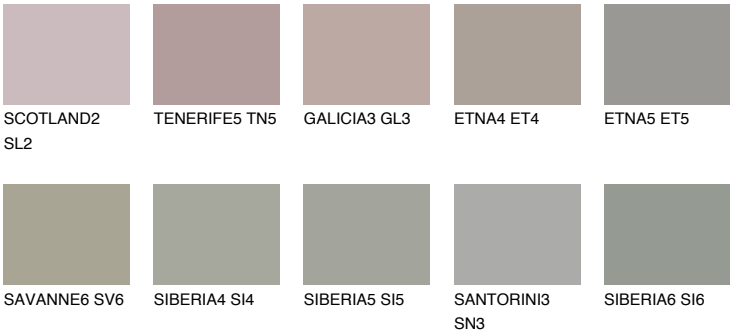

NEBRASKA4 NB4

35% **TSR** 29%

Matching colours

COLOURS

INTENSE

For more information on plasters and paints, go to www.ceresit.it

*The presented colours refer to plasters and paints offered by Ceresit. Due to the use of digital techniques, the presented colours might not represent the original ones, thus they cannot be considered as a reliable colour presentation. We recommend checking the authentic colour samples.