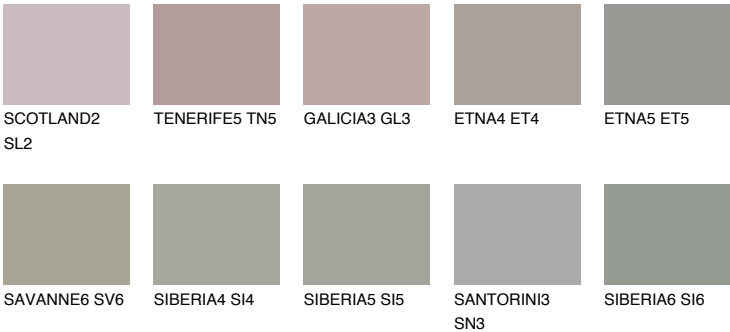

## NEBRASKA4 NB4

☀ 35%    **TSR** 29%

### Matching colours

#### COLOURS

#### INTENSE

For more information on plasters and paints, go to  
[www.ceresit.it](http://www.ceresit.it)

\*The presented colours refer to plasters and paints offered by Ceresit. Due to the use of digital techniques, the presented colours might not represent the original ones, thus they cannot be considered as a reliable colour presentation. We recommend checking the authentic colour samples.