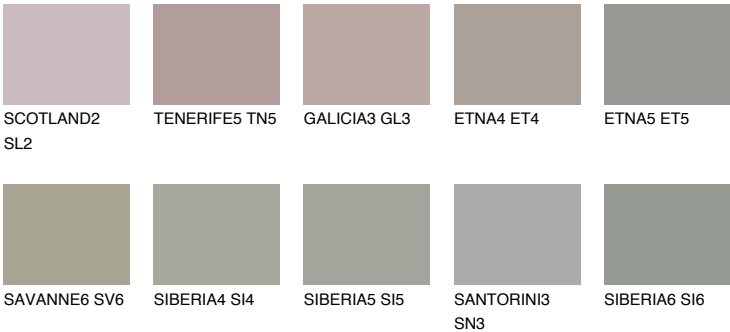

## NEBRASKA4 NB4

35% **TSR** 29%

### Matching colours

#### COLOURS

#### INTENSE

For more information on plasters and paints, go to [www.ceresit.it](http://www.ceresit.it)

\*The presented colours refer to plasters and paints offered by Ceresit. Due to the use of digital techniques, the presented colours might not represent the original ones, thus they cannot be considered as a reliable colour presentation. We recommend checking the authentic colour samples.