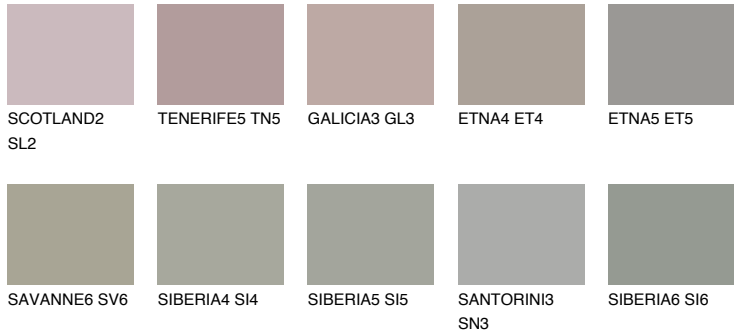

COLOUR DETAILS

NEBRASKA4 NB4

35% TSR 29%

Matching colours

COLOURS

INTENSE

For more information on plasters and paints, go to www.ceresit.it

*The presented colours refer to plasters and paints offered by Ceresit. Due to the use of digital techniques, the presented colours might not represent the original ones, thus they cannot be considered as a reliable colour presentation. We recommend checking the authentic colour samples.