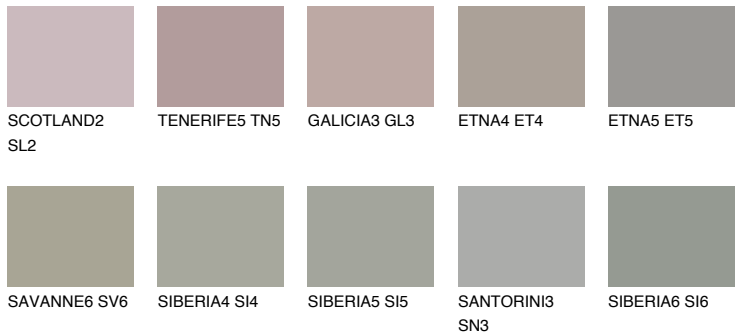

COLOUR DETAILS

NEBRASKA4 NB4

35% TSR 29%

Matching colours

COLOURS

INTENSE

For more information on plasters and paints, go to www.ceresit.it

*The presented colours refer to plasters and paints offered by Ceresit. Due to the use of digital techniques, the presented colours might not represent the original ones, thus they cannot be considered as a reliable colour presentation. We recommend checking the authentic colour samples.