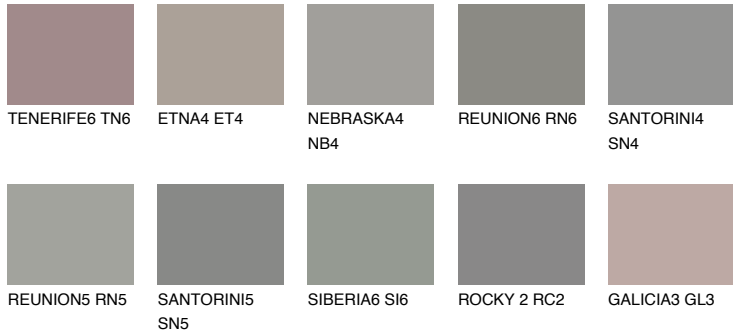

# COLOUR DETAILS

### Matching colours

#### COLOURS

#### INTENSE

For more information on plasters and paints, go to [www.ceresit.it](http://www.ceresit.it)

\*The presented colours refer to plasters and paints offered by Ceresit. Due to the use of digital techniques, the presented colours might not represent the original ones, thus they cannot be considered as a reliable colour presentation. We recommend checking the authentic colour samples.