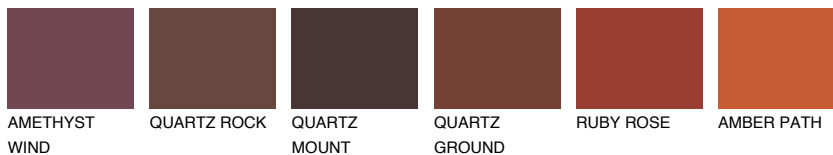

COLOUR DETAILS

NEBRASKA5 NB5

☀ 22% **TSR** 18%

Matching colours

COLOURS

INTENSE

For more information on plasters and paints, go to www.ceresit.it

*The presented colours refer to plasters and paints offered by Ceresit. Due to the use of digital techniques, the presented colours might not represent the original ones, thus they cannot be considered as a reliable colour presentation. We recommend checking the authentic colour samples.