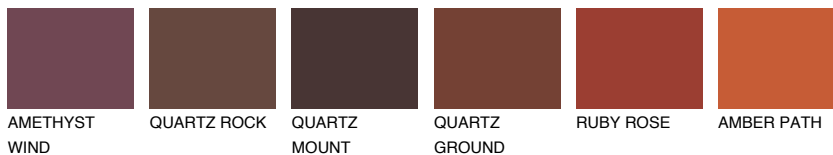

COLOUR DETAILS

NEBRASKA5 NB5

☀️ 22% **TSR** 18%

Matching colours

COLOURS

INTENSE

For more information on plasters and paints, go to www.ceresit.it

*The presented colours refer to plasters and paints offered by Ceresit. Due to the use of digital techniques, the presented colours might not represent the original ones, thus they cannot be considered as a reliable colour presentation. We recommend checking the authentic colour samples.