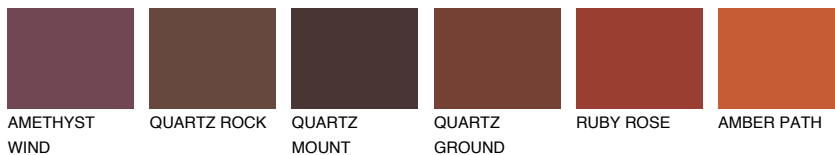

COLOUR DETAILS

NEBRASKA5 NB5

☀ 22% **TSR 18%**

Matching colours

COLOURS

INTENSE

For more information on plasters and paints, go to www.ceresit.it

*The presented colours refer to plasters and paints offered by Ceresit. Due to the use of digital techniques, the presented colours might not represent the original ones, thus they cannot be considered as a reliable colour presentation. We recommend checking the authentic colour samples.