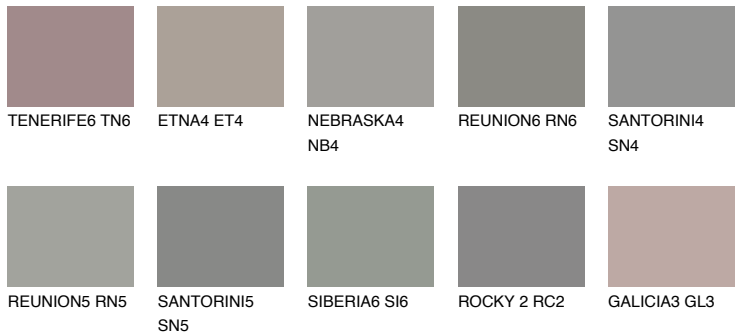

COLOUR DETAILS

NEBRASKA5 NB5

☀ 22% **TSR 18%**

Matching colours

COLOURS

INTENSE

For more information on plasters and paints, go to www.ceresit.it

*The presented colours refer to plasters and paints offered by Ceresit. Due to the use of digital techniques, the presented colours might not represent the original ones, thus they cannot be considered as a reliable colour presentation. We recommend checking the authentic colour samples.