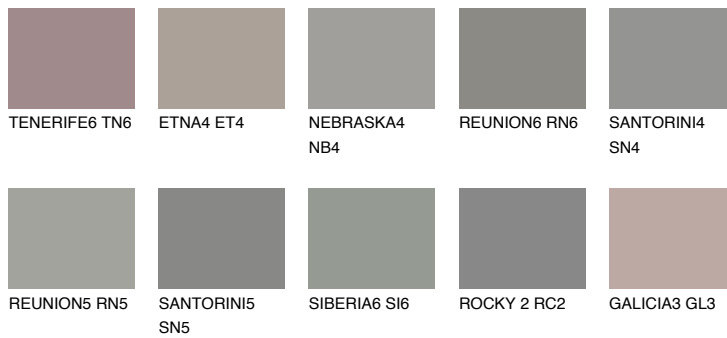

COLOUR DETAILS

NEBRASKA5 NB5

☀️ 22% **TSR** 18%

Matching colours

COLOURS

INTENSE

For more information on plasters and paints, go to www.ceresit.it

*The presented colours refer to plasters and paints offered by Ceresit. Due to the use of digital techniques, the presented colours might not represent the original ones, thus they cannot be considered as a reliable colour presentation. We recommend checking the authentic colour samples.