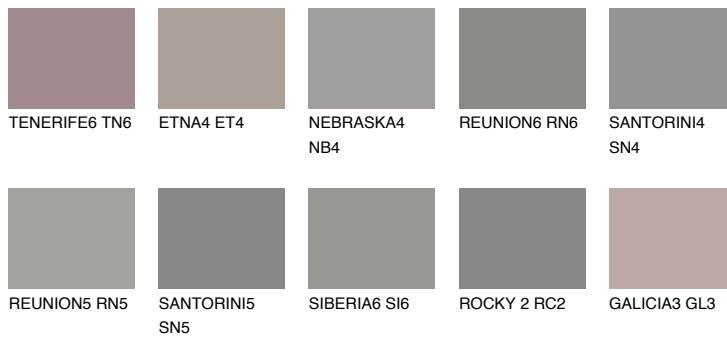

COLOUR DETAILS

NEBRASKA5 NB5

☀ 22% **TSR** 18%

Matching colours

COLOURS

INTENSE

For more information on plasters and paints, go to www.ceresit.it

*The presented colours refer to plasters and paints offered by Ceresit. Due to the use of digital techniques, the presented colours might not represent the original ones, thus they cannot be considered as a reliable colour presentation. We recommend checking the authentic colour samples.