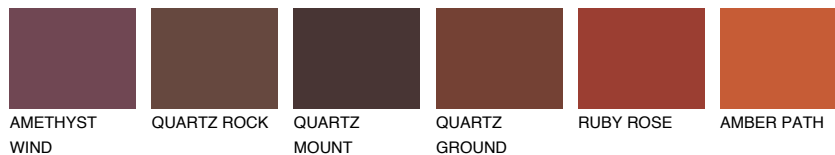

COLOUR DETAILS

NEBRASKA5 NB5

☀ 22% **TSR 18%**

Matching colours

COLOURS

INTENSE

For more information on plasters and paints, go to www.ceresit.it

*The presented colours refer to plasters and paints offered by Ceresit. Due to the use of digital techniques, the presented colours might not represent the original ones, thus they cannot be considered as a reliable colour presentation. We recommend checking the authentic colour samples.