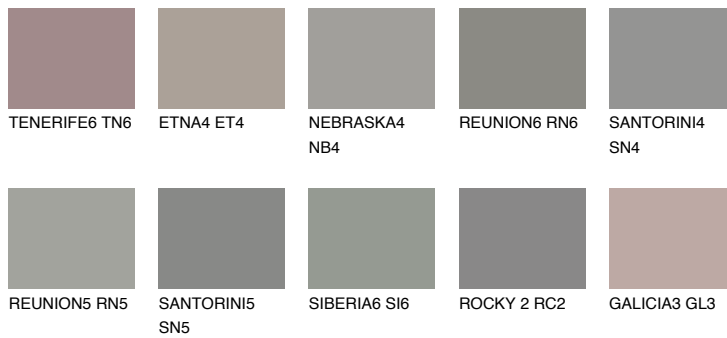

# COLOUR DETAILS

### Matching colours

#### COLOURS

#### INTENSE

For more information on plasters and paints, go to [www.ceresit.it](http://www.ceresit.it)

\*The presented colours refer to plasters and paints offered by Ceresit. Due to the use of digital techniques, the presented colours might not represent the original ones, thus they cannot be considered as a reliable colour presentation. We recommend checking the authentic colour samples.