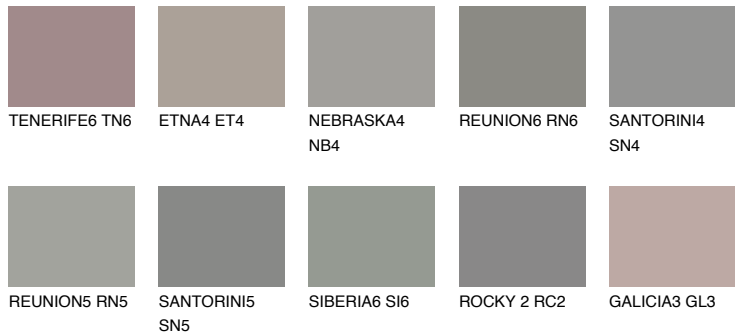

COLOUR DETAILS

NEBRASKA5 NB5

☀ 22% **TSR** 18%

Matching colours

COLOURS

INTENSE

For more information on plasters and paints, go to www.ceresit.it

*The presented colours refer to plasters and paints offered by Ceresit. Due to the use of digital techniques, the presented colours might not represent the original ones, thus they cannot be considered as a reliable colour presentation. We recommend checking the authentic colour samples.