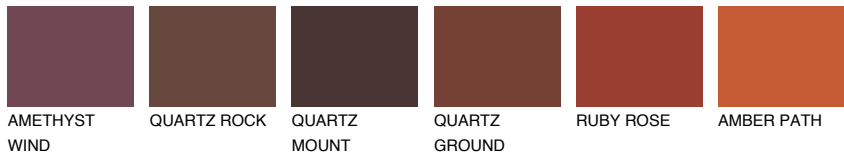

COLOUR DETAILS

NEBRASKA5 NB5

☀ 22% **TSR** 18%

Matching colours

COLOURS

INTENSE

For more information on plasters and paints, go to www.ceresit.it

*The presented colours refer to plasters and paints offered by Ceresit. Due to the use of digital techniques, the presented colours might not represent the original ones, thus they cannot be considered as a reliable colour presentation. We recommend checking the authentic colour samples.