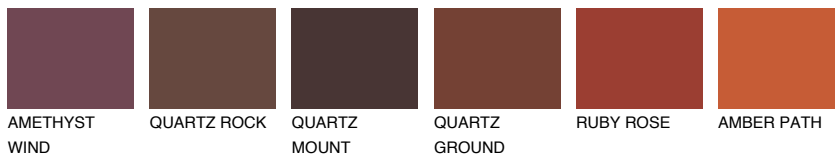

COLOUR DETAILS

NEBRASKA5 NB5

☀ 22%   **TSR** 18%

Matching colours

COLOURS

INTENSE

For more information on plasters and paints, go to www.ceresit.it

*The presented colours refer to plasters and paints offered by Ceresit. Due to the use of digital techniques, the presented colours might not represent the original ones, thus they cannot be considered as a reliable colour presentation. We recommend checking the authentic colour samples.