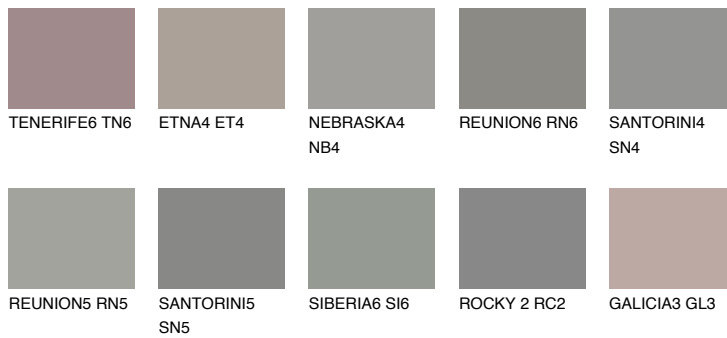

COLOUR DETAILS

NEBRASKA5 NB5

☀ 22% **TSR 18%**

Matching colours

COLOURS

INTENSE

For more information on plasters and paints, go to www.ceresit.it

*The presented colours refer to plasters and paints offered by Ceresit. Due to the use of digital techniques, the presented colours might not represent the original ones, thus they cannot be considered as a reliable colour presentation. We recommend checking the authentic colour samples.