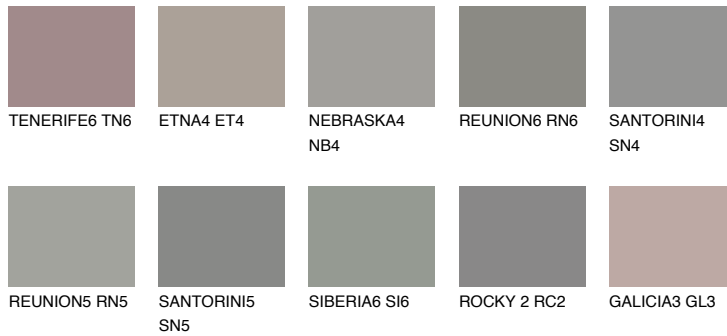

COLOUR DETAILS

NEBRASKA5 NB5

☀ 22% **TSR** 18%

Matching colours

COLOURS

INTENSE

For more information on plasters and paints, go to www.ceresit.it

*The presented colours refer to plasters and paints offered by Ceresit. Due to the use of digital techniques, the presented colours might not represent the original ones, thus they cannot be considered as a reliable colour presentation. We recommend checking the authentic colour samples.