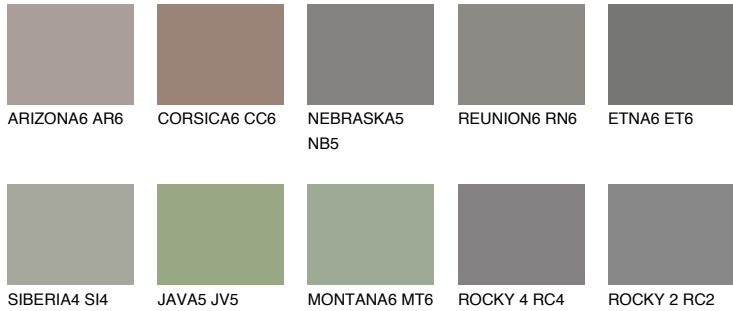

COLOUR DETAILS

NEBRASKA6 NB6

16% **TSR** 13%

Matching colours

COLOURS

INTENSE

For more information on plasters and paints, go to www.ceresit.it

*The presented colours refer to plasters and paints offered by Ceresit. Due to the use of digital techniques, the presented colours might not represent the original ones, thus they cannot be considered as a reliable colour presentation. We recommend checking the authentic colour samples.