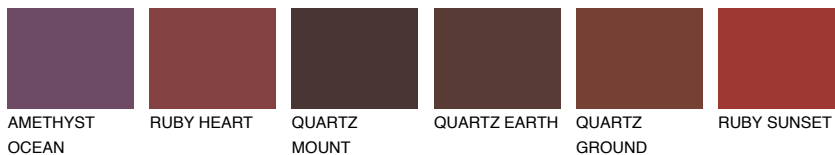

COLOUR DETAILS

NEBRASKA6 NB6

16% **TSR** 13%

Matching colours

COLOURS

INTENSE

For more information on plasters and paints, go to www.ceresit.it

*The presented colours refer to plasters and paints offered by Ceresit. Due to the use of digital techniques, the presented colours might not represent the original ones, thus they cannot be considered as a reliable colour presentation. We recommend checking the authentic colour samples.