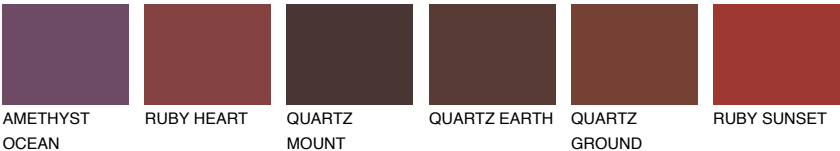

NEBRASKA6 NB6

16% **TSR** 13%

Matching colours

COLOURS

INTENSE

For more information on plasters and paints, go to www.ceresit.it

*The presented colours refer to plasters and paints offered by Ceresit. Due to the use of digital techniques, the presented colours might not represent the original ones, thus they cannot be considered as a reliable colour presentation. We recommend checking the authentic colour samples.