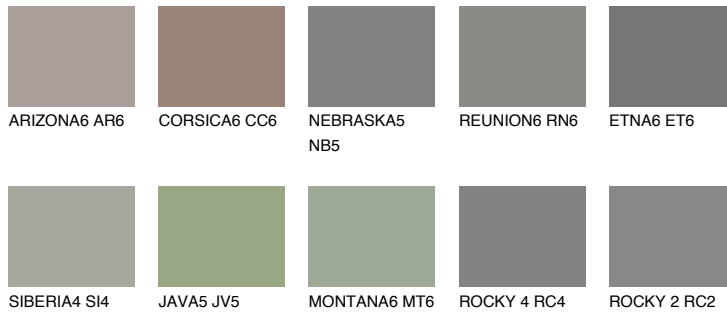

COLOUR DETAILS

NEBRASKA6 NB6

16% **TSR** 13%

Matching colours

COLOURS

INTENSE

For more information on plasters and paints, go to www.ceresit.it

*The presented colours refer to plasters and paints offered by Ceresit. Due to the use of digital techniques, the presented colours might not represent the original ones, thus they cannot be considered as a reliable colour presentation. We recommend checking the authentic colour samples.