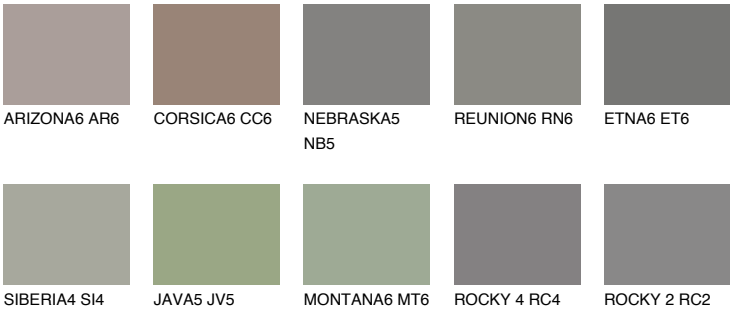

NEBRASKA6 NB6

16% **TSR** 13%

Matching colours

COLOURS

INTENSE

For more information on plasters and paints, go to www.ceresit.it

*The presented colours refer to plasters and paints offered by Ceresit. Due to the use of digital techniques, the presented colours might not represent the original ones, thus they cannot be considered as a reliable colour presentation. We recommend checking the authentic colour samples.