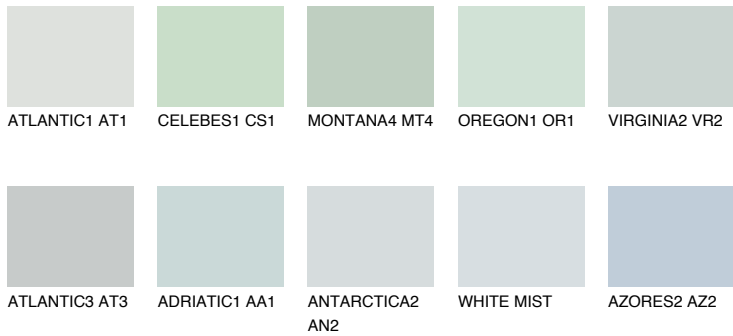

COLOUR DETAILS

VIRGINIA1 VR1

71% TSR 71%

Matching colours

COLOURS

INTENSE

For more information on plasters and paints, go to www.ceresit.it

*The presented colours refer to plasters and paints offered by Ceresit. Due to the use of digital techniques, the presented colours might not represent the original ones, thus they cannot be considered as a reliable colour presentation. We recommend checking the authentic colour samples.