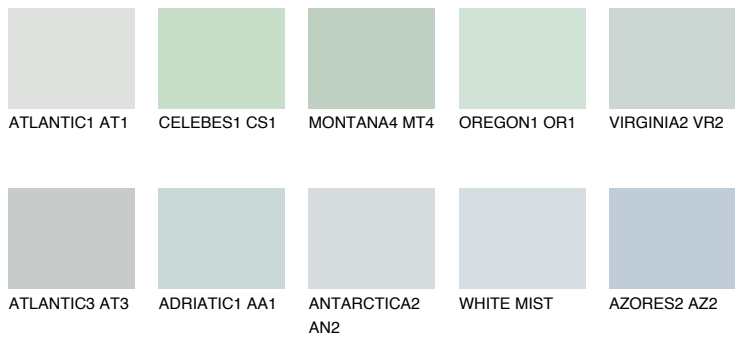

COLOUR DETAILS

VIRGINIA1 VR1

71% TSR 71%

Matching colours

COLOURS

INTENSE

For more information on plasters and paints, go to www.ceresit.it

*The presented colours refer to plasters and paints offered by Ceresit. Due to the use of digital techniques, the presented colours might not represent the original ones, thus they cannot be considered as a reliable colour presentation. We recommend checking the authentic colour samples.