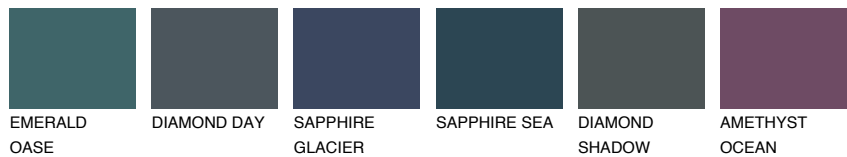

COLOUR DETAILS

VIRGINIA1 VR1

71% TSR 71%

Matching colours

COLOURS

INTENSE

For more information on plasters and paints, go to www.ceresit.it

*The presented colours refer to plasters and paints offered by Ceresit. Due to the use of digital techniques, the presented colours might not represent the original ones, thus they cannot be considered as a reliable colour presentation. We recommend checking the authentic colour samples.